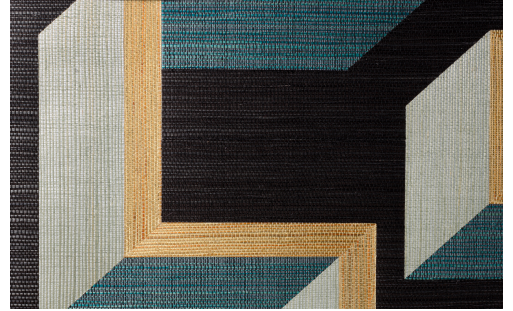

CARE & MAINTENANCE

Collection:	Marqueterie
Pattern:	Detour
Reference:	72703 • Gold Teal
Composition:	Natural wallcovering on non-woven backing
Description:	Detour is a playful, geometric design. The maze pattern and double direction of the sisal weave create a 3D effect. The three colours used enhance this result.