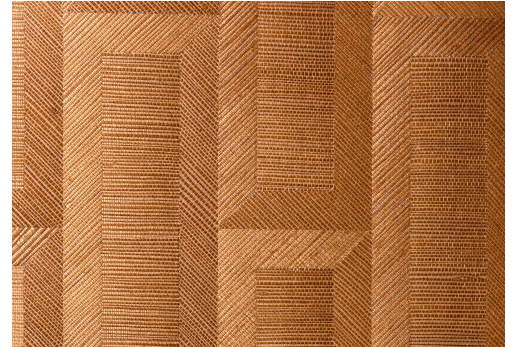

CARE & MAINTENANCE

| | |
|--------------|---|
| Collection: | Marqueterie |
| Pattern: | Biseau |
| Reference: | 72732 • Sunburst |
| Composition: | Natural wallcovering on non-woven backing |
| Description: | Biseau draws its inspiration from a decorative frame with mitred corners. The diagonal inlays contrast with the light, horizontal background. The different directions of the sisal weave ensure an incomparable 3D effect. |