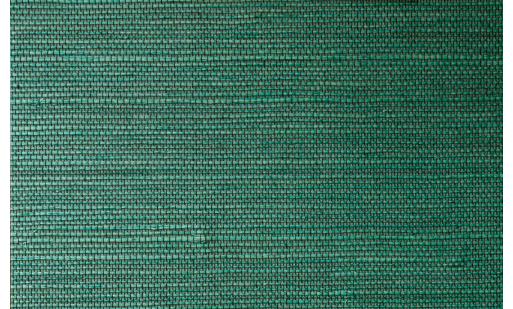

CARE & MAINTENANCE

Collection:	Marqueterie
Pattern:	Line
Reference:	72740 • Malachite Green
Composition:	Natural wallcovering on paper backing
Description:	No striking patterns here, just a plain wallcovering that radiates peace and warmth. Line is made of sisal, a fine jute fibre, resulting in a pure wallcovering with many natural shades.