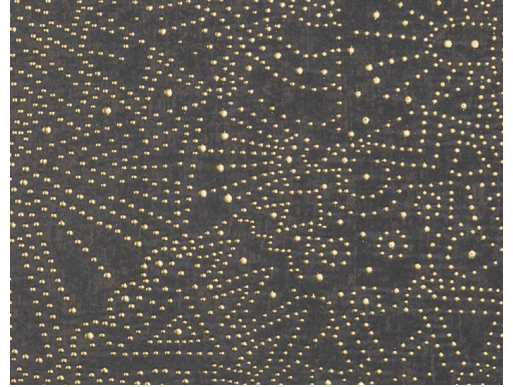

CARE & MAINTENANCE

Collection:	Kharga
Pattern:	Gobi
Reference:	74030 • Starry Black
Composition:	Non-woven wallcovering
Description:	As soon as night falls, millions of stars appear in the clear sky of the Gobi Desert, one of the coldest deserts in the world. The comparison with a magnificent starry sky is unmistakable. The contrast of the glittering dots with the deep or soft colours literally elevates this pattern to higher spheres.