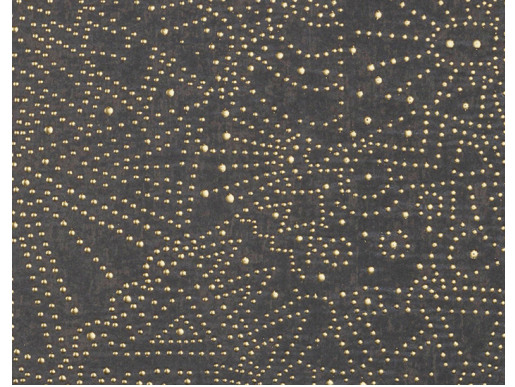

CARE & MAINTENANCE

Collection:	Kharga
Pattern:	Gobi
Reference:	74030 • Starry Black
Composition:	Non-woven wallcovering
Description:	As soon as night falls, millions of stars appear in the clear sky of the Gobi Desert, one of the coldest deserts in the world. The comparison with a magnificent starry sky is unmistakable. The contrast of the glittering dots with the deep or soft colours literally elevates this pattern to higher spheres.