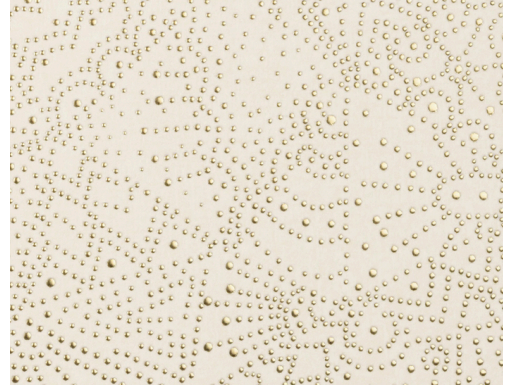

# CARE & MAINTENANCE

---

Collection:	Kharga
Pattern:	Gobi
Reference:	74033 • Celestial White
Composition:	Non-woven wallcovering
Description:	As soon as night falls, millions of stars appear in the clear sky of the Gobi Desert, one of the coldest deserts in the world. The comparison with a magnificent starry sky is unmistakable. The contrast of the glittering dots with the deep or soft colours literally elevates this pattern to higher spheres.