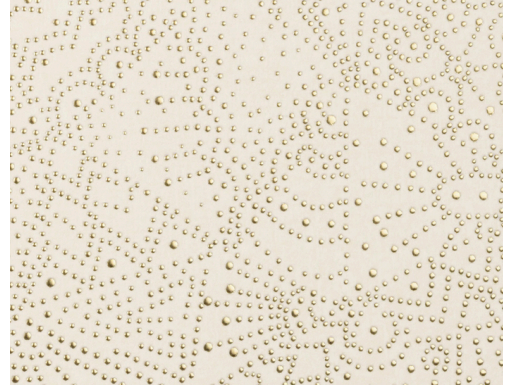

CARE & MAINTENANCE

Collection:	Kharga
Pattern:	Gobi
Reference:	74033 • Celestial White
Composition:	Non-woven wallcovering
Description:	As soon as night falls, millions of stars appear in the clear sky of the Gobi Desert, one of the coldest deserts in the world. The comparison with a magnificent starry sky is unmistakable. The contrast of the glittering dots with the deep or soft colours literally elevates this pattern to higher spheres.