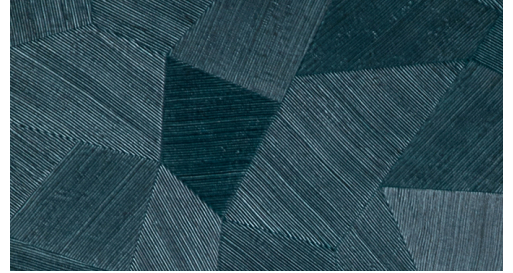

CARE & MAINTENANCE

Collection:	Monsoon 2.0
Pattern:	Facet
Reference:	75305A • Deep Ocean
Composition:	Vinyl wallpaper on paper backing
Description:	A surprising pattern with irregular polygons which gives the illusion of relief and fits in perfectly with any interior.