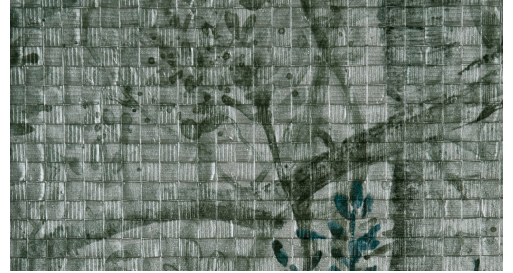

# CARE & MAINTENANCE

---

Collection:	Monsoon
Pattern:	Tropic
Reference:	75500
Composition:	Vinyl wallpaper on paper backing
Description:	A print with extra large dimensions for a panoramic effect, on a subtle mosaic texture. Available in silver and gold.