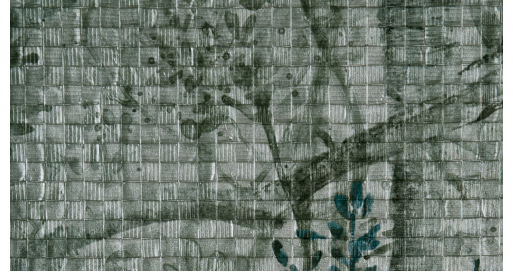

CARE & MAINTENANCE

Collection:	Monsoon
Pattern:	Tropic
Reference:	75500
Composition:	Vinyl wallpaper on paper backing
Description:	A print with extra large dimensions for a panoramic effect, on a subtle mosaic texture. Available in silver and gold.