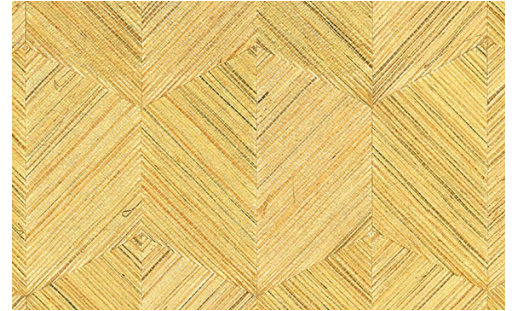

CARE & MAINTENANCE

Collection:	Oculaire
Pattern:	Insignia
Reference:	80554
Composition:	Natural wallcovering on non-woven backing
Description:	Insignia combines the botanical trend with geometry in a modern manner. By working with structures and forms you can bring nature into your home in a distinctive and playful way.