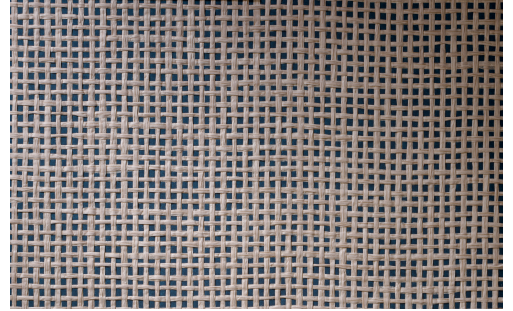

# CARE & MAINTENANCE

---

Collection:	Icons
Pattern:	Waffle Weave
Reference:	85532 • Navy Beige
Composition:	Natural wallcovering on non-woven backing
Description:	The technique used, weaves together strips of paper. This forms a waffled effect that is reminiscent of waffle linen fabric. This creates structure on the wall in a subtle and refined way.