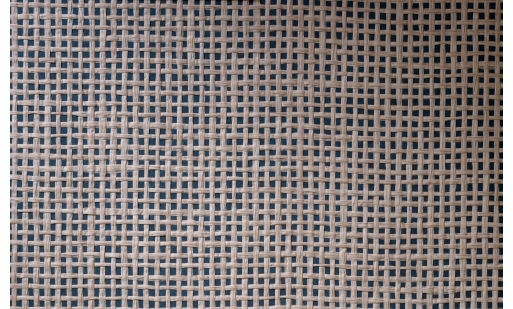

CARE & MAINTENANCE

Collection:	Icons
Pattern:	Waffle Weave
Reference:	85532 • Navy Beige
Composition:	Natural wallcovering on non-woven backing
Description:	The technique used, weaves together strips of paper. This forms a waffled effect that is reminiscent of waffle linen fabric. This creates structure on the wall in a subtle and refined way.

During installation:

Carefully dab off any adhesive stains immediately (before the adhesive has dried) with clean water and a soft cloth. Do this after installation of each length.

Maintenance:

First try to apply in an inconspicuous place. Try to remove any stains immediately, before the stain can dry out, by dabbing off the surface with a moist, lint-free, clean white cloth. Only use clear water, no soap.