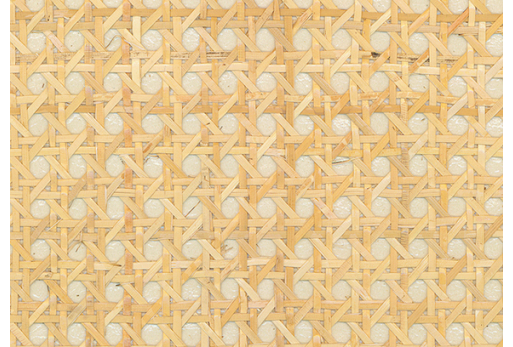

# CARE & MAINTENANCE

---

Collection:	Icons
Pattern:	Rattan
Reference:	85540 • Off-white
Composition:	Natural wallcovering on non-woven backing
Description:	This handwoven material creates a timeless, warm look. Thanks to the shading of the natural fibres, a nuanced shadow play of light and dark is created. This effect is enhanced by a background in cream or black.