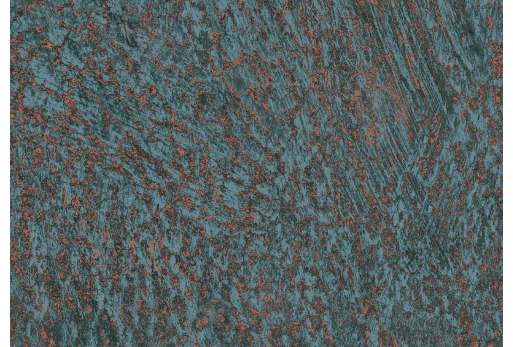

CARE & MAINTENANCE

Collection:	Boutique
Pattern:	Canyon
Reference:	90554 • Denim
Composition:	Non-woven wallcovering
Description:	This plain wallcovering is an abstract representation of a canyon – a narrow, deep valley cut by a river through rock. The various colours and glossy layers, combined with the rough outline, evoke the different types of rocks in a canyon.