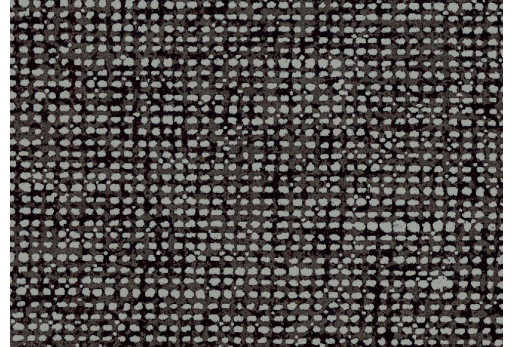

CARE & MAINTENANCE

Collection:	Essentials Les Nuances
Pattern:	Chanderi
Reference:	91508 • Onyx
Composition:	Wallpaper on non-woven backing
Description:	The slightly structured, matte and bicolour weaving structure is discrete and fairly neutral, but still present. In the colour palette, you will find some soft beige to sand shades, as well as striking colours such as sunny orange and tropical teal.