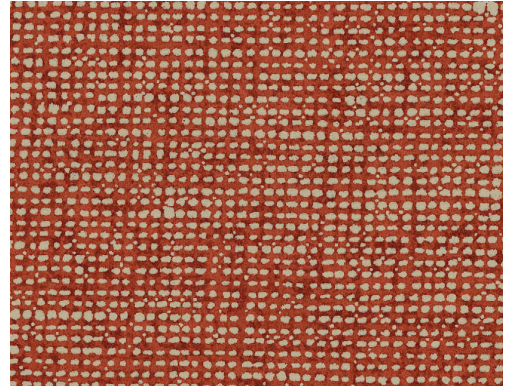

# CARE & MAINTENANCE

---

Collection:	Essentials Les Nuances
Pattern:	Chanderi
Reference:	91509 • Pimento
Composition:	Wallpaper on non-woven backing
Description:	The slightly structured, matte and bicolour weaving structure is discrete and fairly neutral, but still present. In the colour palette, you will find some soft beige to sand shades, as well as striking colours such as sunny orange and tropical teal.