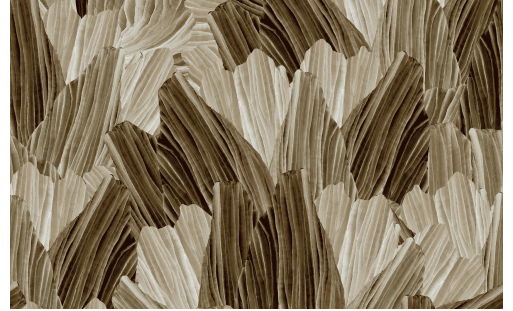

CARE & MAINTENANCE

Collection:	Décors & Panoramiques
Pattern:	Pavartina
Reference:	97560 • Rock
Composition:	Textile wallcovering on non-woven backing
Description:	Pavartina illustrates different gemstones in cross-section. The layers show a geological process of thousands of years. This unique motif is finished in an elegant satin look.