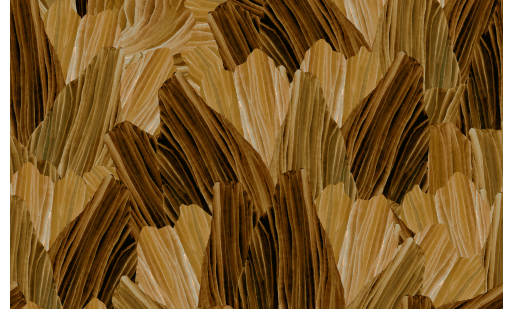

CARE & MAINTENANCE

Collection:	Décors & Panoramiques
Pattern:	Pavartina
Reference:	97562 • Fall
Composition:	Textile wallcovering on non-woven backing
Description:	Pavartina illustrates different gemstones in cross-section. The layers show a geological process of thousands of years. This unique motif is finished in an elegant satin look.