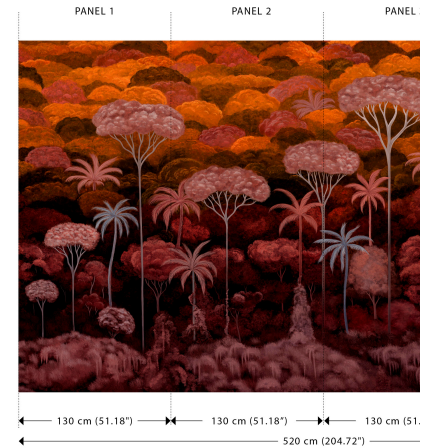

# CARE & MAINTENANCE

Collection:	Décors & Panoramiques
Pattern:	Ciel Tropical
Reference:	97651 • Emerald Forest
Composition:	Textile wallcovering on non-woven backing
Description:	Ciel Tropical shows a surreal skyline of the tropical jungle. This exuberant panoramic is made of ultra-soft velvet fabric and gives your interior an exclusive look with an abundance of luxury.