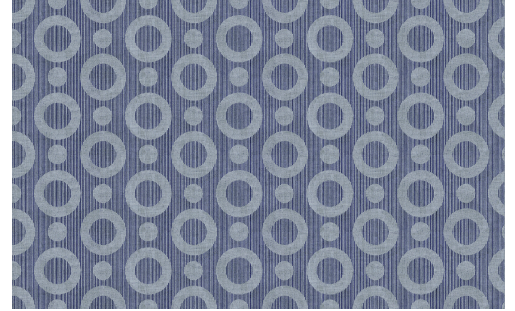

CARE & MAINTENANCE

Collection:	Moooi Wallcovering Extinct Animals
Pattern:	Umbrella Squid
Reference:	MO2064 • Indigo
Composition:	Non-woven wallcovering
Description:	Wallcovering with a textured print, based on the magical skin of the Umbrella Squid which was covered in bioluminescent 'jewels' that changed colour to match its surroundings.