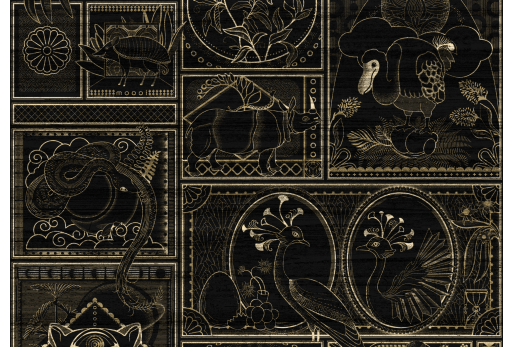

CARE & MAINTENANCE

Collection:	Moooi Wallcovering Memento Moooi
Pattern:	Golden Tiger
Reference:	MO4040 • Ebony
Composition:	Natural wallcovering on non-woven backing
Description:	The Golden Tiger Wallcovering is made from laser cut wood veneer with gold foil. Golden Tigers couldn't bear to be parted from their loved ones, so the wallcovering depicts this friendly Extinct Animal surrounded by his animal friends.