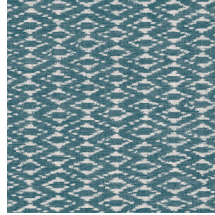

Technical specifications

Reference	<u>11020</u>
Product category	Refined
Composition	Wallpaper on non-woven backing
Description	Timeless wallpaper with a vintage touch and a glamorous twist
Dimensions	Rolls of 8.50 m x 0.70 m = 6 m ² (9.30 yds x 27.56" = 64 sq. ft.)
Pattern repeat	Straight match 32 cm (12.60")
Adhesive	Arte Clearpro or a good quality dispersion adhesive
How to paste	Paste the wall
Light resistance	Good lightfastness
How to remove	Strippable
Fire retardant EU	B-s1, d0
Fire retardant US	Class A
Maintenance	Washable
IMO Certified	

0493/22

Colourways (3)

11020

11021

11022

View

More info? [Click here](#)

Order samples, calculate quantities, view instructional videos, download technical information and more:
www.arte-international.com