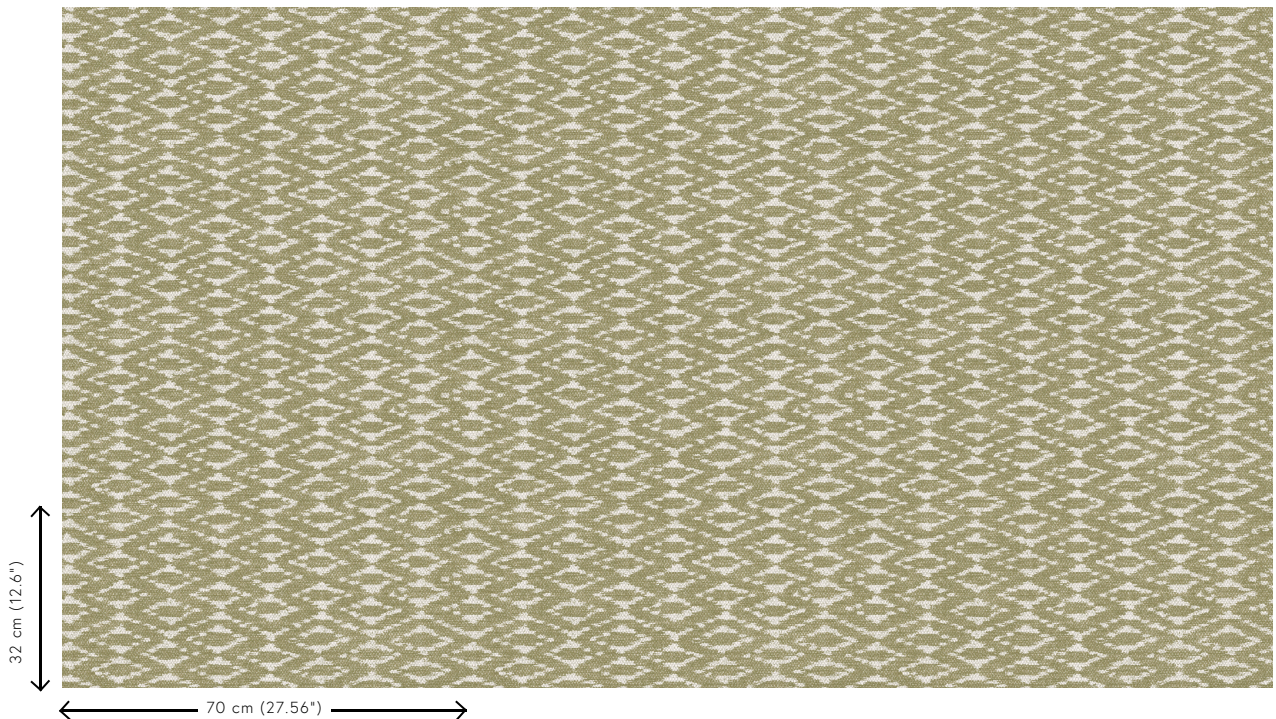

Technical specifications

Reference	<u>11020</u>
Product category	Refined
Composition	Wallpaper on non-woven backing
Description	Timeless wallpaper with a vintage touch and a glamorous twist
Dimensions	Rolls of 8.50 m x 0.70 m = 6 m ² (9.30 yds x 27.56" = 64 sq. ft.)
Pattern repeat	Straight match 32 cm (12.60")
Adhesive	Arte Clearpro or a good quality dispersion adhesive
How to paste	Paste the wall
Light resistance	Good lightfastness
How to remove	Strippable
Fire retardant EU	B-s1, d0
Fire retardant US	Class A
Maintenance	Washable
IMO Certified	

0493/22

Colourways (3)

11020

11021

11022

View

More info? [Click here](#)

Order samples, calculate quantities, view instructional videos, download technical information and more:
www.arte-international.com