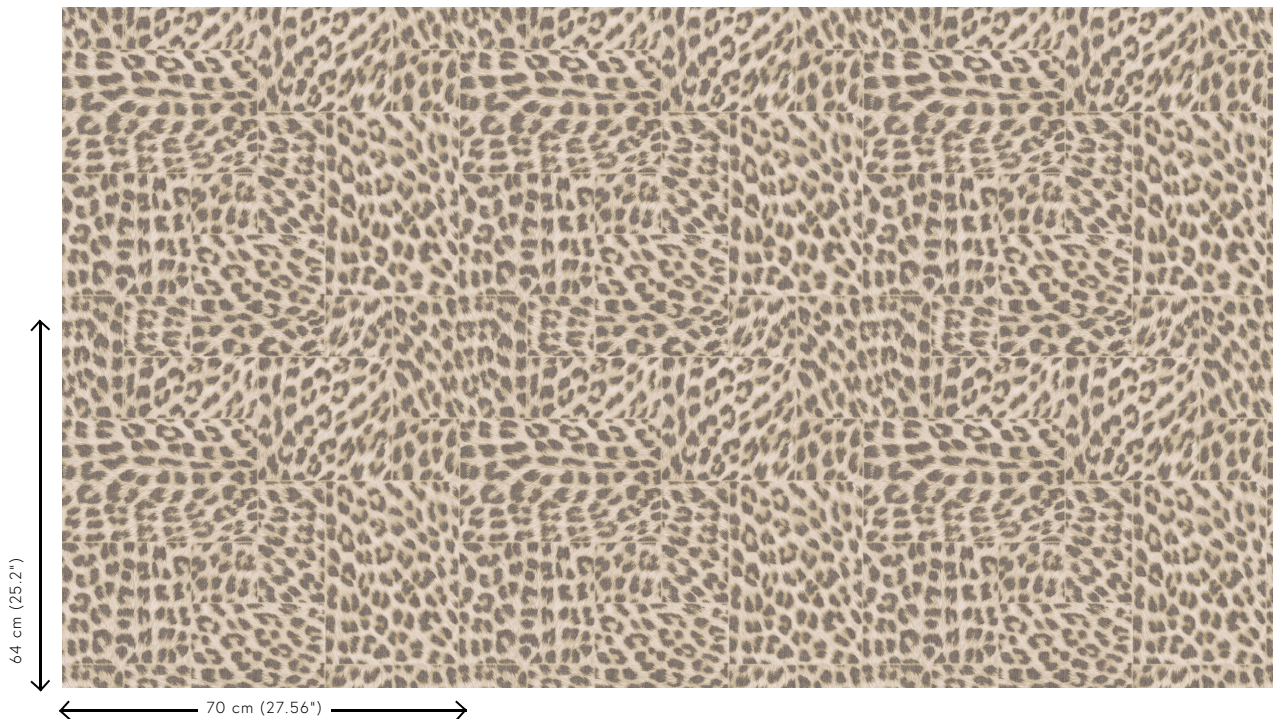

Technical specifications

Reference	<u>11100</u>
Product category	Refined
Composition	Wallpaper on non-woven backing
Description	Timeless wallpaper with a vintage touch and a glamorous twist
Dimensions	Rolls of 8.50 m x 0.70 m = 6 m ² (9.30 yds x 27.56" = 64 sq. ft.)
Pattern repeat	Straight match 64 cm (25.20")
Adhesive	Arte Clearpro or a good quality dispersion adhesive
How to paste	Paste the wall
Light resistance	Good lightfastness
How to remove	Strippable
Fire retardant EU	B-s1, d0
Fire retardant US	Class A
Maintenance	Washable
IMO Certified	

Colourways (2)

11100

11101

View

More info? [Click here](#)

Order samples, calculate quantities, view instructional videos, download technical information and more:
www.arte-international.com

ARTE®

wallcoverings for the ultimate in refinement