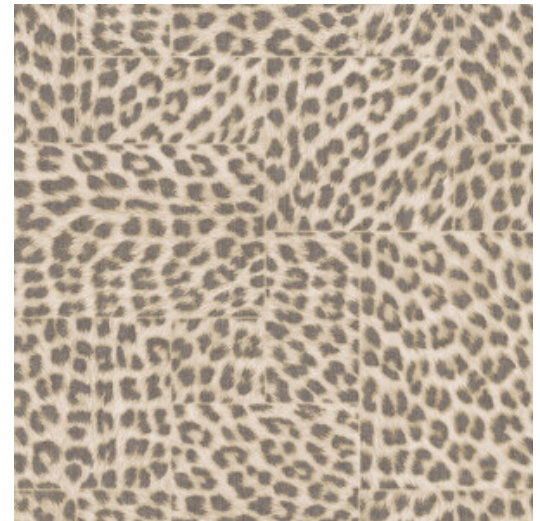

PELAGE

Collection Essentials Travellers

Story behind the collection

A surprising mix of designs and motifs takes you on a magical journey around the world. From the dreamy bohemian vibe on the Balearic beaches to the mysterious African jungle. The pure hues and materials are inspired by natural materials such as rattan and tropical plants. Authentic weaving techniques including macramé and wickerwork form the basis of this collection. The result is a vintage touch and a glamorous twist: authentic meets chic.

Technical specifications

Reference	<u>11100</u>
Product category	Refined
Composition	Wallpaper on non-woven backing
Description	Timeless wallpaper with a vintage touch and a glamorous twist
Dimensions	Rolls of 8.50 m x 0.70 m = 6 m ² (9.30 yds x 27.56" = 64 sq. ft.)
Pattern repeat	Straight match 64 cm (25.20")
Adhesive	Arte Clearpro or a good quality dispersion adhesive
How to paste	Paste the wall
Light resistance	Good lightfastness
How to remove	Strippable
Fire retardant EU	B-s1, d0
Fire retardant US	Class A
Maintenance	Washable
IMO Certified	