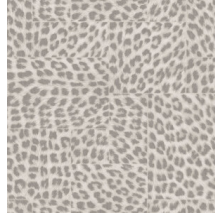

Colourways (2)

11100

11101

View

More info? [Click here](#)

Order samples, calculate quantities, view instructional videos, download technical information and more:
www.arte-international.com

ARTE®

wallcoverings for the ultimate in refinement