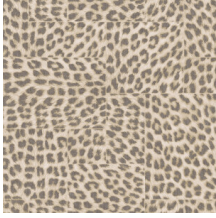

Colourways (2)

11100