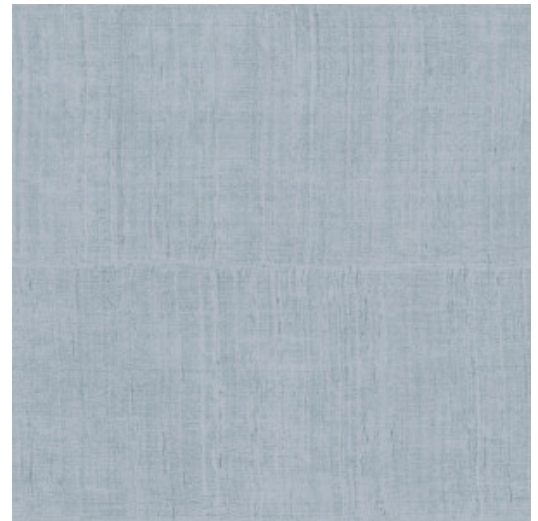

Technical specifications

Reference	<u>11508</u> · Sky
Product category	Refined
Composition	Vinyl wallpaper on paper backing
Description	A detailed impression of Katan Silk, a very light, luxurious type of silk
Dimensions	Rolls of 10.05 m x 1.00 m = 10 m ² (11 yds x 39.37" = 108 sq.ft.)
Pattern repeat	Drop match 90/45 cm (35.43"/17.72")
Adhesive	Arte Clearpro or a good quality dispersion adhesive
How to paste	Method 1: paste the wall and moisten the wallcovering. Method 2: paste the wallcovering.
Light resistance	Good lightfastness
How to remove	Peelable
Fire retardant EU	B-s2, d0
Fire retardant US	Class A
Maintenance	Extra-washable