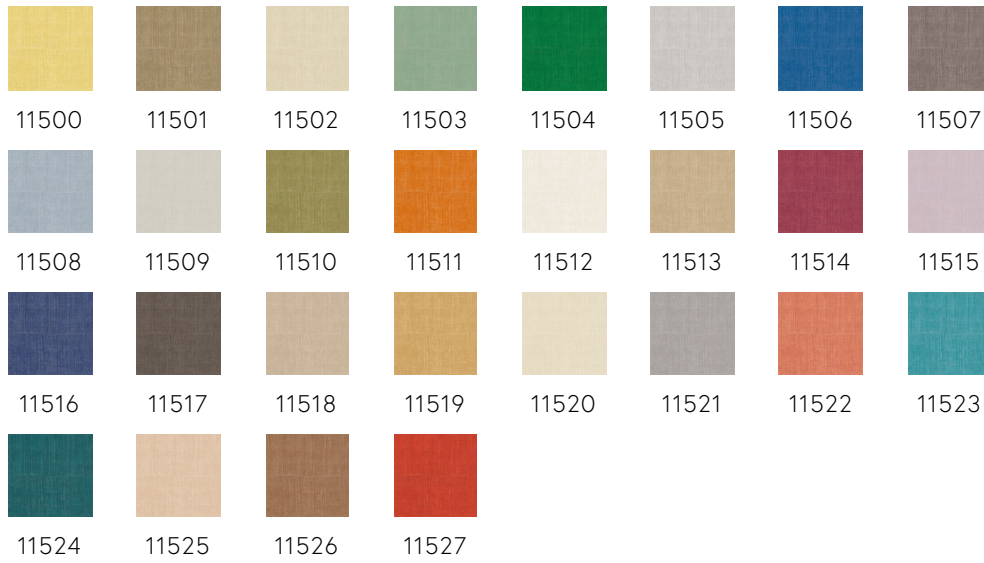

Colourways (28)

More info? [Click here](#)

Order samples, calculate quantities, view instructional videos, download technical information and more:
www.arte-international.com

ARTE®

wallcoverings for the ultimate in refinement