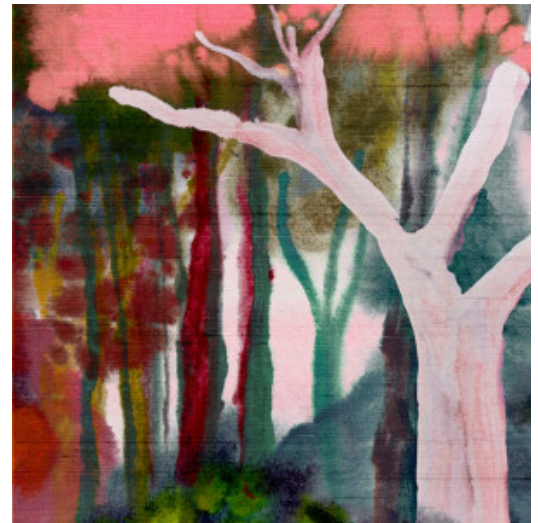

# BANYAN

Collection Alaya

## Story behind the collection

More than 2000 years after its establishment, the historic Silk Road still appeals to the imagination. Along a network of roads, heavily laden caravans transported silk and other luxury goods between the Far East and the Western world. A journey that was full of adventure, especially when passing through the high mountains of the Himalayas.

## Technical specifications

Reference	<u>11530</u> • Red Blossom
Product category	Couture
Composition	Textile wallcovering on non-woven backing
Description	Dreamy fantasy landscape with a look of pure silk
Dimensions	Panoramic of 480 cm x 300 cm = 14.4 m <sup>2</sup> (188.98" x 118.11" = 155 sq.ft.)
Remark	The pattern is repeatable, allowing several panoramics to be joined together
Adhesive	Arte Clearpro or a good quality dispersion adhesive
How to paste	Paste the wall
Light resistance	Good lightfastness
How to remove	Strippable
Fire retardant EU	B-s1, d0
Fire retardant US	Class A
Maintenance	Spongeable during hanging (dab away damp glue)