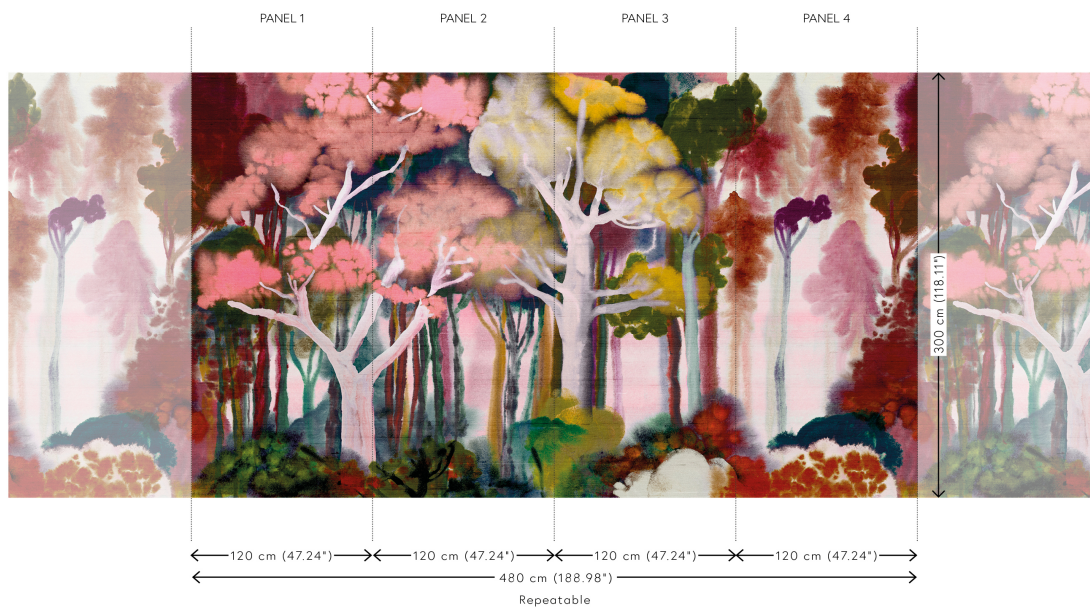

Colourways (2)

11530

11531

View

More info? [Click here](#)

Order samples, calculate quantities, view instructional videos, download technical information and more:
www.arte-international.com

ARTE®

wallcoverings for the ultimate in refinement