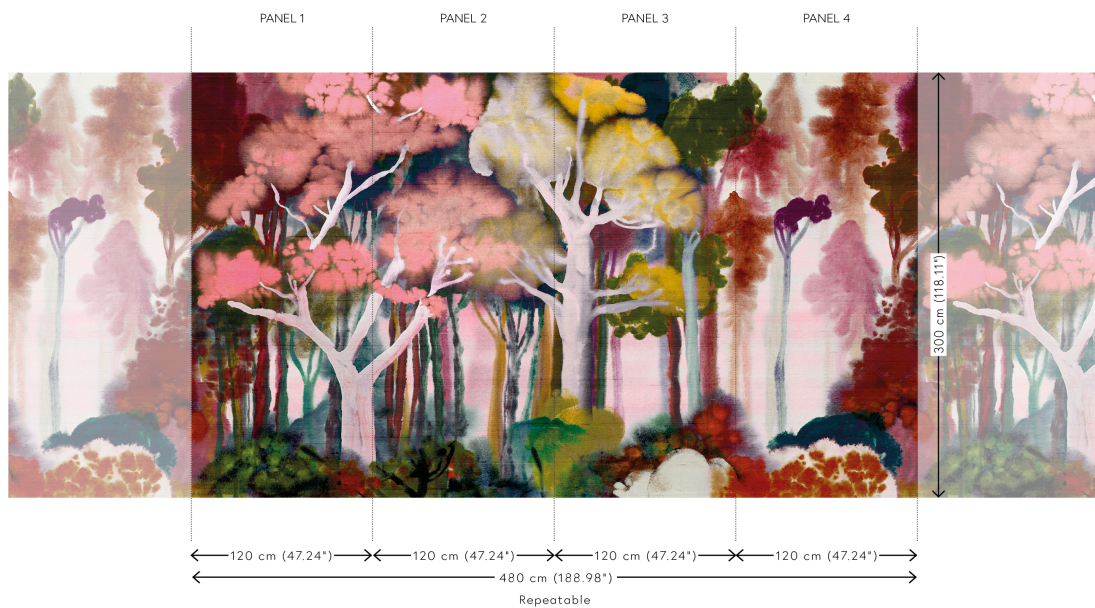

Technical specifications

Reference	<u>11530</u> • Red Blossom
Product category	Couture
Composition	Textile wallcovering on non-woven backing
Description	Dreamy fantasy landscape with a look of pure silk
Dimensions	Panoramic of 480 cm x 300 cm = 14.4 m ² (188.98" x 118.11" = 155 sq.ft.)
Remark	The pattern is repeatable, allowing several panoramics to be joined together
Adhesive	Arte Clearpro or a good quality dispersion adhesive
How to paste	Paste the wall
Light resistance	Good lightfastness
How to remove	Strippable
Fire retardant EU	B-s1, d0
Fire retardant US	Class A
Maintenance	Spongeable during hanging (dab away damp glue)

Colourways (2)

11530

11531

View

More info? [Click here](#)

Order samples, calculate quantities, view instructional videos, download technical information and more:
www.arte-international.com

ARTE®

wallcoverings for the ultimate in refinement