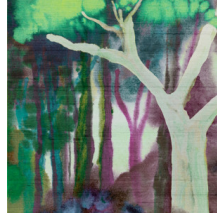

Colourways (2)

11530

11531

View

More info? [Click here](#)

Order samples, calculate quantities, view instructional videos, download technical information and more:
www.arte-international.com

ARTE®

wallcoverings for the ultimate in refinement