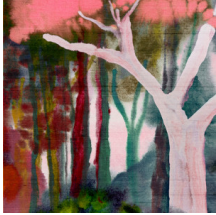

Colourways (2)

11530