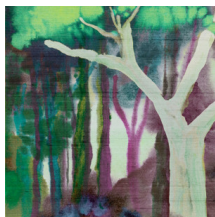

Colourways (2)

11530

11531

View

More info? [Click here](#)

Order samples, calculate quantities, view instructional videos, download technical information and more:
www.arte-international.com

ARTE®

wallcoverings for the ultimate in refinement