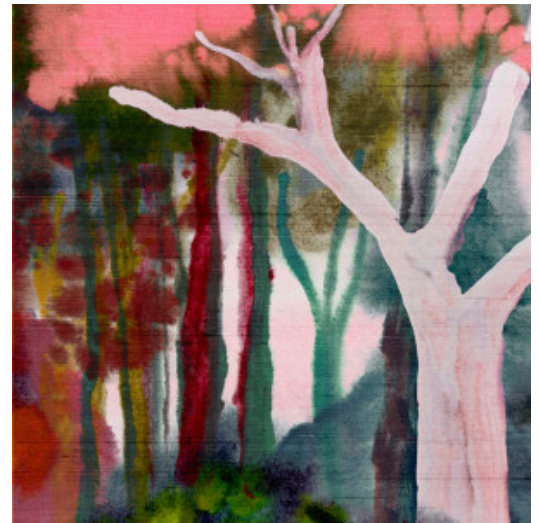

BANYAN

Collection Alaya

Story behind the collection

More than 2000 years after its establishment, the historic Silk Road still appeals to the imagination. Along a network of roads, heavily laden caravans transported silk and other luxury goods between the Far East and the Western world. A journey that was full of adventure, especially when passing through the high mountains of the Himalayas.

Technical specifications

Reference	<u>11530</u> • Red Blossom
Product category	Couture
Composition	Textile wallcovering on non-woven backing
Description	Dreamy fantasy landscape with a look of pure silk
Dimensions	Panoramic of 480 cm x 300 cm = 14.4 m ² (188.98" x 118.11" = 155 sq.ft.)
Remark	The pattern is repeatable, allowing several panoramics to be joined together
Adhesive	Arte Clearpro or a good quality dispersion adhesive
How to paste	Paste the wall
Light resistance	Good lightfastness
How to remove	Strippable
Fire retardant EU	B-s1, d0
Fire retardant US	Class A
Maintenance	Spongeable during hanging (dab away damp glue)