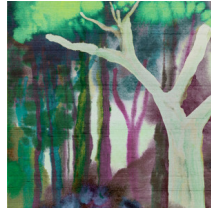

Colourways (2)

11530

11531

View

More info? [Click here](#)

Order samples, calculate quantities, view instructional videos, download technical information and more:
www.arte-international.com

ARTE®

wallcoverings for the ultimate in refinement