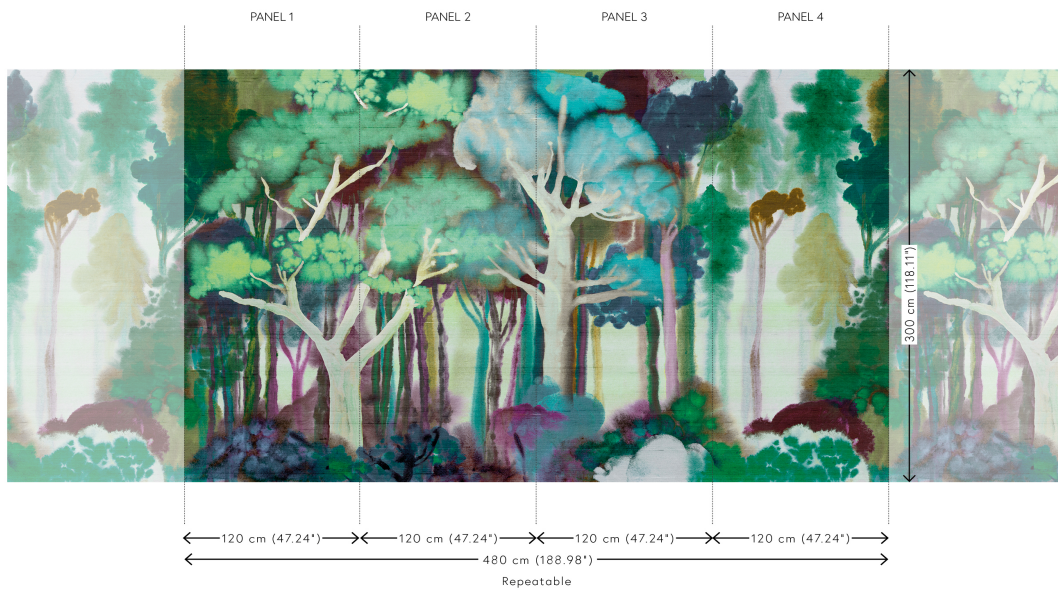

Technical specifications

Reference	11531 • Deep Forest
Product category	Couture
Composition	Textile wallcovering on non-woven backing
Description	Dreamy fantasy landscape with a look of pure silk
Dimensions	Panoramic of 480 cm x 300 cm = 14.4 m ² (188.98" x 118.11" = 155 sq.ft.)
Remark	The pattern is repeatable, allowing several panoramics to be joined together
Adhesive	Arte Clearpro or a good quality dispersion adhesive
How to paste	Paste the wall
Light resistance	Good lightfastness
How to remove	Strippable
Fire retardant EU	B-s1, d0
Fire retardant US	Class A
Maintenance	Spongeable during hanging (dab away damp glue)

Colourways (2)

11530

11531

View

More info? [Click here](#)

Order samples, calculate quantities, view instructional videos, download technical information and more:
www.arte-international.com

ARTE®

wallcoverings for the ultimate in refinement