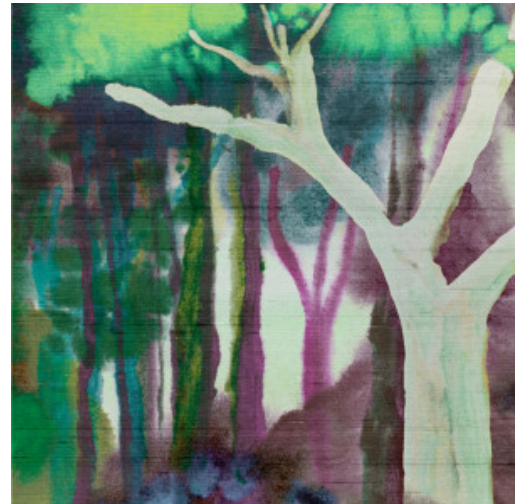

BANYAN

Collection Alaya

Story behind the collection

More than 2000 years after its establishment, the historic Silk Road still appeals to the imagination. Along a network of roads, heavily laden caravans transported silk and other luxury goods between the Far East and the Western world. A journey that was full of adventure, especially when passing through the high mountains of the Himalayas.

Technical specifications

Reference	11531 • Deep Forest
Product category	Couture
Composition	Textile wallcovering on non-woven backing
Description	Dreamy fantasy landscape with a look of pure silk
Dimensions	Panoramic of 480 cm x 300 cm = 14.4 m ² (188.98" x 118.11" = 155 sq.ft.)
Remark	The pattern is repeatable, allowing several panoramics to be joined together
Adhesive	Arte Clearpro or a good quality dispersion adhesive
How to paste	Paste the wall
Light resistance	Good lightfastness
How to remove	Strippable
Fire retardant EU	B-s1, d0
Fire retardant US	Class A
Maintenance	Spongeable during hanging (dab away damp glue)