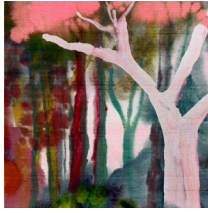

Colourways (2)

11530