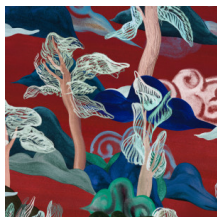

Colourways (2)

11540