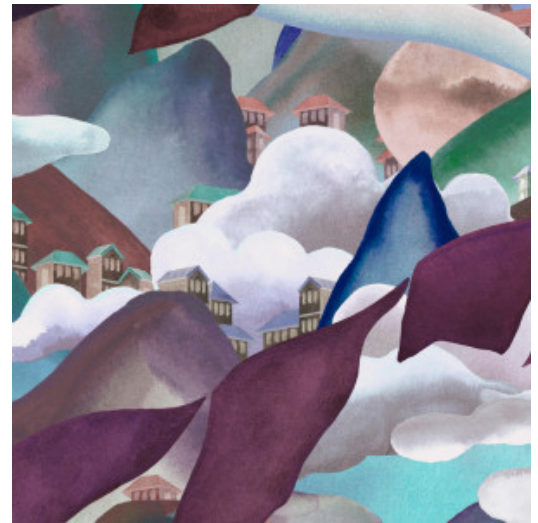

MANALI

Collection Alaya

Story behind the collection

More than 2000 years after its establishment, the historic Silk Road still appeals to the imagination. Along a network of roads, heavily laden caravans transported silk and other luxury goods between the Far East and the Western world. A journey that was full of adventure, especially when passing through the high mountains of the Himalayas.

Technical specifications

Reference	11550 • Blueberry Hills
Product category	Couture
Composition	Textile wallcovering on non-woven backing
Description	A timeless representation of the traditional mountain villages of the Himalayas, where Buddhist prayer flags often flutter in the wind
Dimensions	Width 120 cm (47.24"), sold by the linear metre/yard
Pattern repeat	Drop match 120/60 cm (47.24"/23.62")
Adhesive	Arte Clearpro or a good quality dispersion adhesive
How to paste	Paste the wall
Light resistance	Good lightfastness
How to remove	Strippable
Fire retardant EU	B-s1, d0
Fire retardant US	Class A
Maintenance	Spongeable during hanging (dab away damp glue)