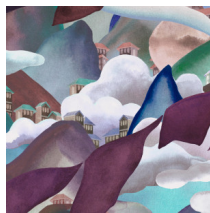

Colourways (2)

11550