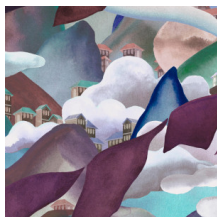

Colourways (2)

11550