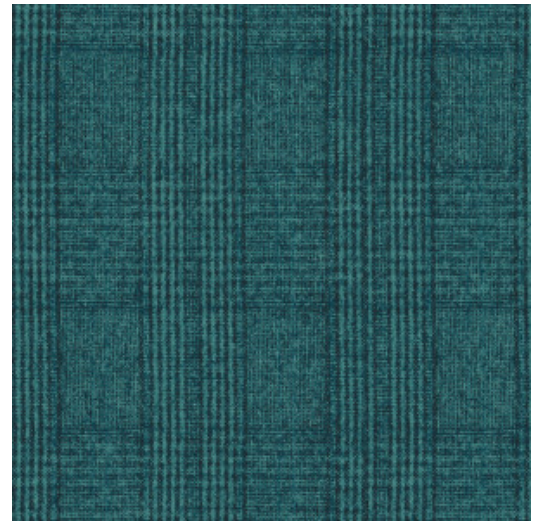

HÉRITAGE

Collection Flamant Caractère

Story behind the collection

A collection full of tasteful, traditional patterns. The stylish linen texture is also the basis of these patterns and the backgrounds are from one of the colours from the Les Unis collection. All the prints radiate the typical Flamant feel. This allows them to be easily combined with the other Flamant patterns and the plains.

Technical specifications

Reference	12010 · Curaçao
Product category	Refined
Composition	Non-woven wallcovering
Description	Distinctive wallpaper with an elegant linen structure as background
Dimensions	Rolls of 8.50 m x 0.70 m = 6 m ² (9.30 yds x 27.56" = 64 sq. ft.)
Pattern repeat	Straight match 32 cm (12.60")
Adhesive	Arte Clearpro or a good quality dispersion adhesive
How to paste	Paste the wall
Light resistance	Good lightfastness
How to remove	Strippable
Fire retardant EU	B-s1, d0
Fire retardant US	Class A
Maintenance	Washable