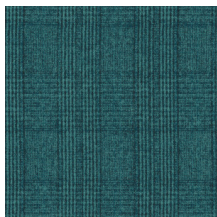

Colourways (3)

12010