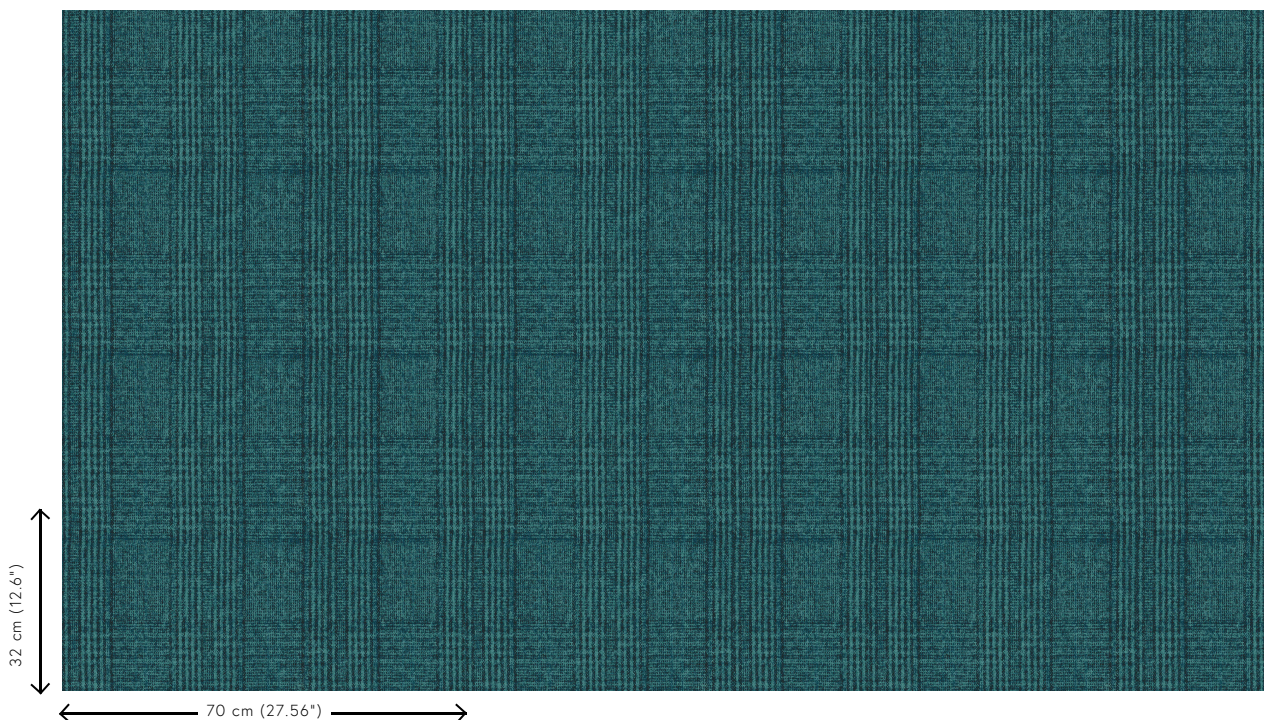

Colourways (3)

View

More info? [Click here](#)

Order samples, calculate quantities, view instructional videos, download technical information and more:
www.arte-international.com

ARTE®

wallcoverings for the ultimate in refinement