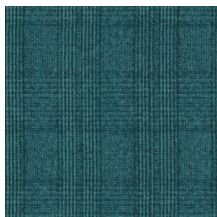

## Story behind the collection

A collection full of tasteful, traditional patterns. The stylish linen texture is also the basis of these patterns and the backgrounds are from one of the colours from the Les Unis collection. All the prints radiate the typical Flamant feel. This allows them to be easily combined with the other Flamant patterns and the plains.

## Technical specifications

|                   |  |
|-------------------|--|
| Reference         | 12010 · Curaçao  |
| Product category  | Refined  |
| Composition       | Non-woven wallcovering   |
| Description       | Distinctive wallpaper with an elegant linen structure as background          |
| Dimensions        | Rolls of 8.50 m x 0.70 m = 6 m <sup>2</sup> (9.30 yds x 27.56" = 64 sq. ft.) |
| Pattern repeat    | Straight match 32 cm (12.60")  |
| Adhesive          | Arte Clearpro or a good quality dispersion adhesive                          |
| How to paste      | Paste the wall   |
| Light resistance  | Good lightfastness   |
| How to remove     | Strippable   |
| Fire retardant EU | B-s1, d0   |
| Fire retardant US | Class A  |
| Maintenance       | Washable   |

## Colourways (3)

12010

12011

12012