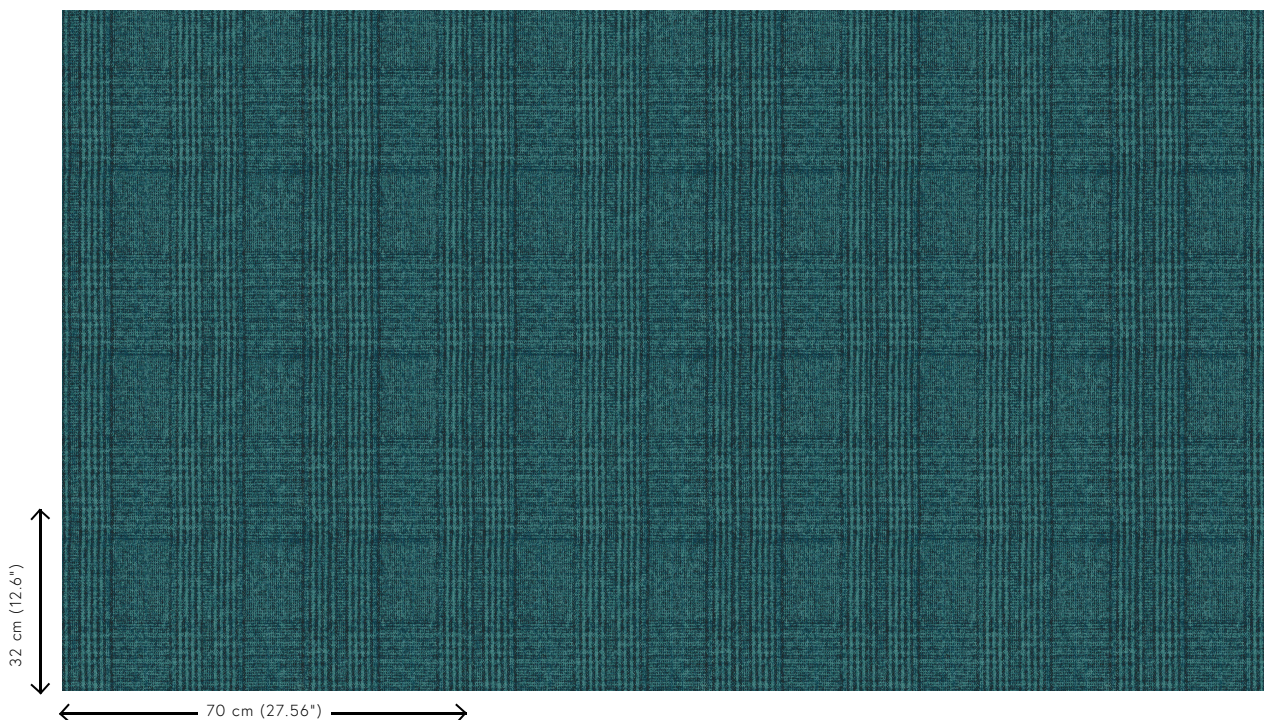

Technical specifications

Reference	12010 · Curaçao
Product category	Refined
Composition	Non-woven wallcovering
Description	Distinctive wallpaper with an elegant linen structure as background
Dimensions	Rolls of 8.50 m x 0.70 m = 6 m ² (9.30 yds x 27.56" = 64 sq. ft.)
Pattern repeat	Straight match 32 cm (12.60")
Adhesive	Arte Clearpro or a good quality dispersion adhesive
How to paste	Paste the wall
Light resistance	Good lightfastness
How to remove	Strippable
Fire retardant EU	B-s1, d0
Fire retardant US	Class A
Maintenance	Washable

Colourways (3)

12010

12011

12012

View

More info? [Click here](#)

Order samples, calculate quantities, view instructional videos, download technical information and more:
www.arte-international.com

ARTE®