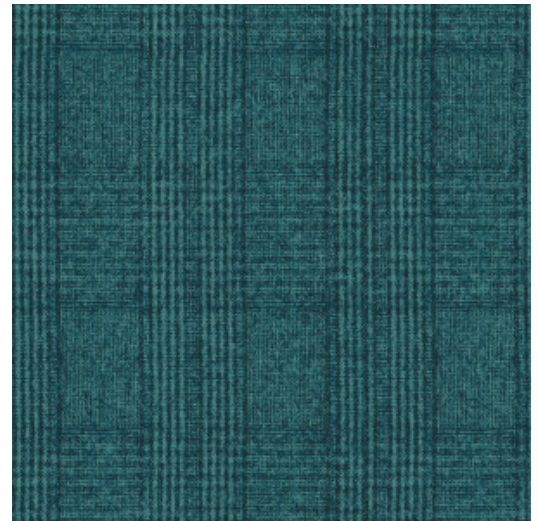

## Technical specifications

|                   |  |
|-------------------|--|
| Reference         | 12010 · Curaçao  |
| Product category  | Refined  |
| Composition       | Non-woven wallcovering   |
| Description       | Distinctive wallpaper with an elegant linen structure as background          |
| Dimensions        | Rolls of 8.50 m x 0.70 m = 6 m <sup>2</sup> (9.30 yds x 27.56" = 64 sq. ft.) |
| Pattern repeat    | Straight match 32 cm (12.60")  |
| Adhesive          | Arte Clearpro or a good quality dispersion adhesive                          |
| How to paste      | Paste the wall   |
| Light resistance  | Good lightfastness   |
| How to remove     | Strippable   |
| Fire retardant EU | B-s1, d0   |
| Fire retardant US | Class A  |
| Maintenance       | Washable   |