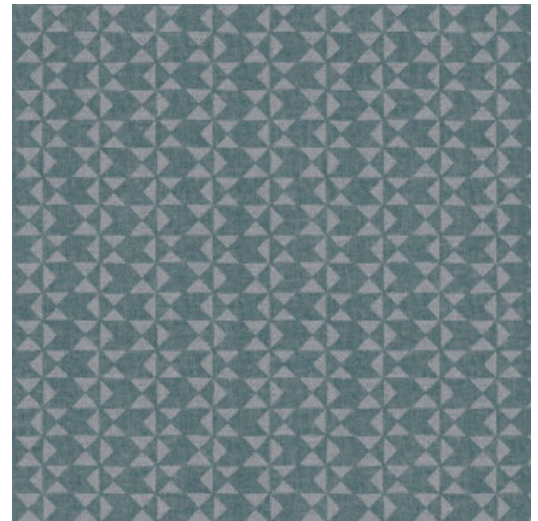

RYTHMIQUE

Collection Flamant Caractère

Story behind the collection

A collection full of tasteful, traditional patterns. The stylish linen texture is also the basis of these patterns and the backgrounds are from one of the colours from the Les Unis collection. All the prints radiate the typical Flamant feel. This allows them to be easily combined with the other Flamant patterns and the plains.

Technical specifications

| | |
|-------------------|--|
| Reference | 12040 • Baleine |
| Product category | Refined |
| Composition | Non-woven wallcovering |
| Description | Distinctive wallpaper with an elegant linen structure as background |
| Dimensions | Rolls of 8.50 m x 0.70 m = 6 m ² (9.30 yds x 27.56" = 64 sq. ft.) |
| Pattern repeat | Straight match 7.2 cm (2.83") |
| Adhesive | Arte Clearpro or a good quality dispersion adhesive |
| How to paste | Paste the wall |
| Light resistance | Good lightfastness |
| How to remove | Strippable |
| Fire retardant EU | B-s1, d0 |
| Fire retardant US | Class A |
| Maintenance | Washable |
| IMO Certified |  0493/22 |