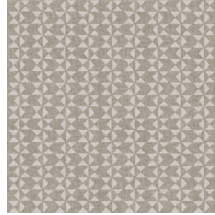

Technical specifications

| | |
|-------------------|--|
| Reference | 12040 • Baleine |
| Product category | Refined |
| Composition | Non-woven wallcovering |
| Description | Distinctive wallpaper with an elegant linen structure as background |
| Dimensions | Rolls of 8.50 m x 0.70 m = 6 m ² (9.30 yds x 27.56" = 64 sq. ft.) |
| Pattern repeat | Straight match 7.2 cm (2.83") |
| Adhesive | Arte Clearpro or a good quality dispersion adhesive |
| How to paste | Paste the wall |
| Light resistance | Good lightfastness |
| How to remove | Strippable |
| Fire retardant EU | B-s1, d0 |
| Fire retardant US | Class A |
| Maintenance | Washable |
| IMO Certified |  0493/22 |

Colourways (4)

12040

12041

12042

12043

View

More info? [Click here](#)

Order samples, calculate quantities, view instructional videos, download technical information and more:
www.arte-international.com