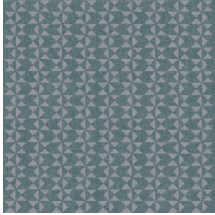

Colourways (4)

12040