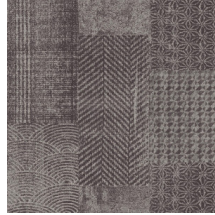

# PATCHWORK

Collection Flamant Caractère

## Story behind the collection

A collection full of tasteful, traditional patterns. The stylish linen texture is also the basis of these patterns and the backgrounds are from one of the colours from the Les Unis collection. All the prints radiate the typical Flamant feel. This allows them to be easily combined with the other Flamant patterns and the plains.

## Technical specifications

Reference	12050 • Flax
Product category	Refined
Composition	Non-woven wallcovering
Description	Distinctive wallpaper with an elegant linen structure as background
Dimensions	Rolls of 8.50 m x 0.70 m = 6 m <sup>2</sup> (9.30 yds x 27.56" = 64 sq. ft.)
Pattern repeat	Drop match 91.4/45.7 cm (35.98"/17.99")
Adhesive	Arte Clearpro or a good quality dispersion adhesive
How to paste	Paste the wall
Light resistance	Good lightfastness
How to remove	Strippable
Fire retardant EU	B-s1, d0
Fire retardant US	Class A
Maintenance	Washable
IMO Certified	

## Colourways (2)

12050

12051