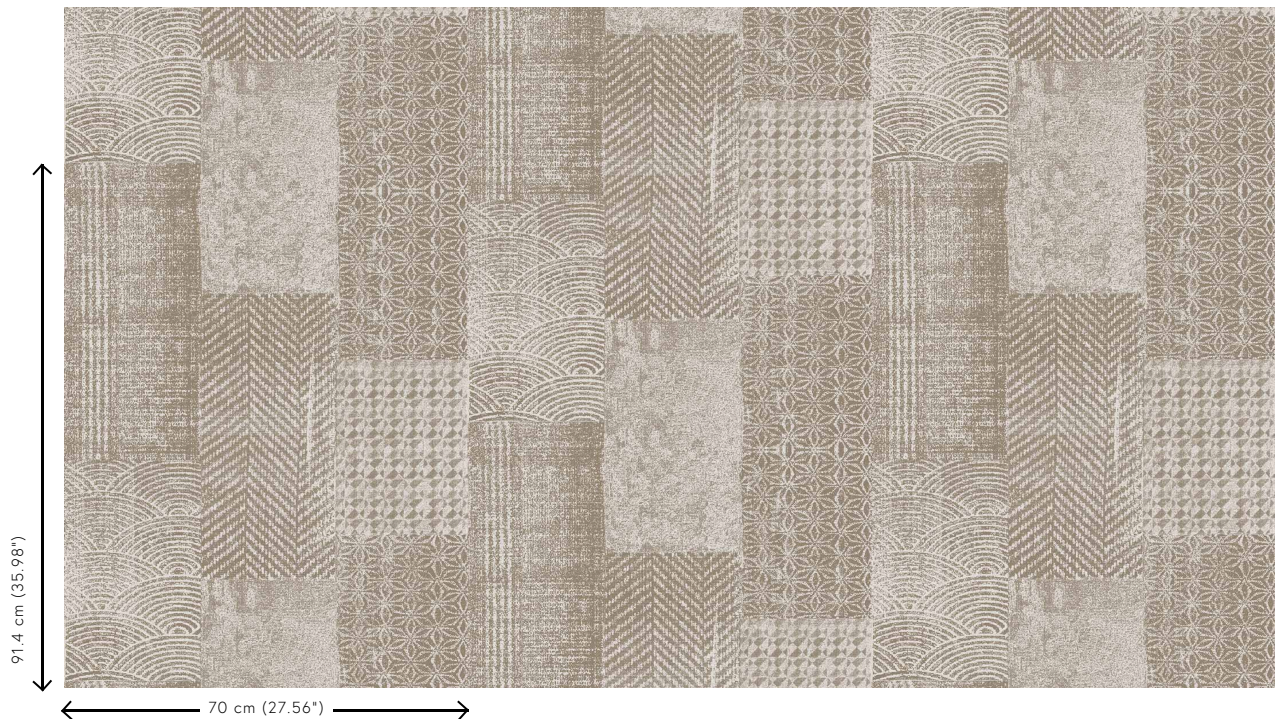

Colourways (2)

12050

12051

View

More info? [Click here](#)

Order samples, calculate quantities, view instructional videos, download technical information and more:
www.arte-international.com

ARTE®

wallcoverings for the ultimate in refinement