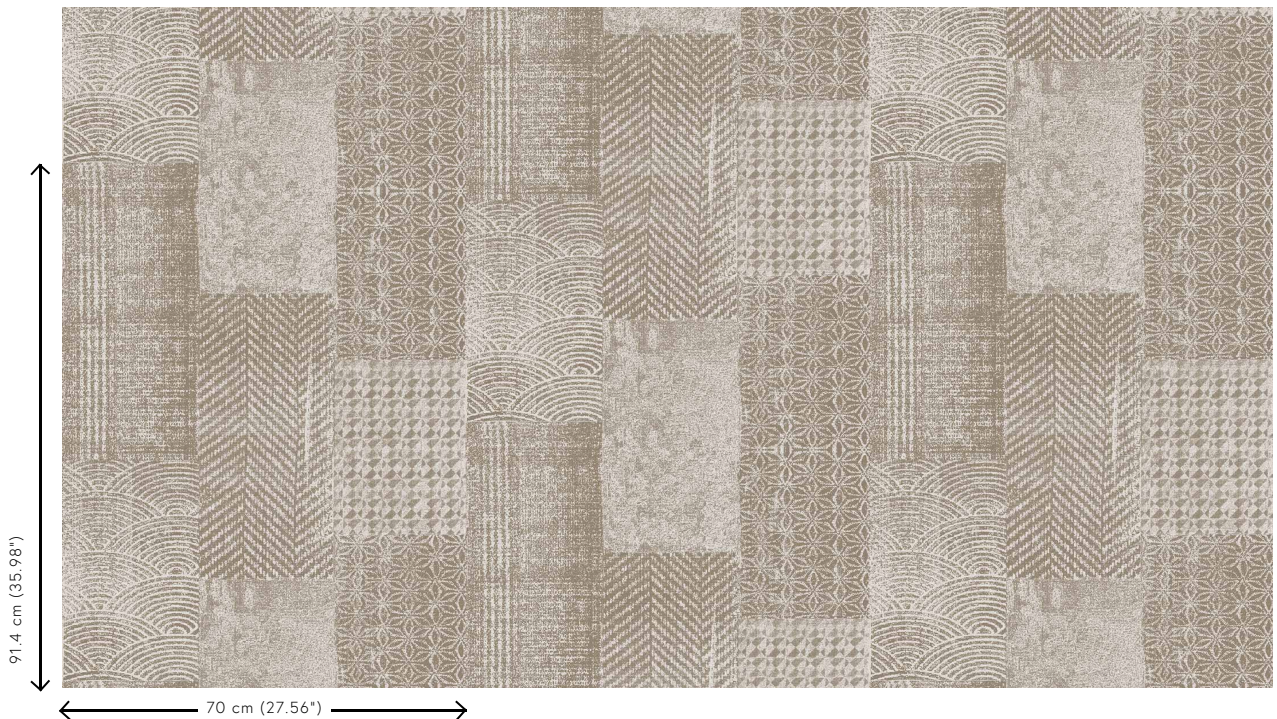

Technical specifications

Reference	12050 • Flax
Product category	Refined
Composition	Non-woven wallcovering
Description	Distinctive wallpaper with an elegant linen structure as background
Dimensions	Rolls of 8.50 m x 0.70 m = 6 m ² (9.30 yds x 27.56" = 64 sq. ft.)
Pattern repeat	Drop match 91.4/45.7 cm (35.98"/17.99")
Adhesive	Arte Clearpro or a good quality dispersion adhesive
How to paste	Paste the wall
Light resistance	Good lightfastness
How to remove	Strippable
Fire retardant EU	B-s1, d0
Fire retardant US	Class A
Maintenance	Washable
IMO Certified	

0493/22

Colourways (2)

12050

12051

View

More info? [Click here](#)

Order samples, calculate quantities, view instructional videos, download technical information and more:
www.arte-international.com

ARTE®