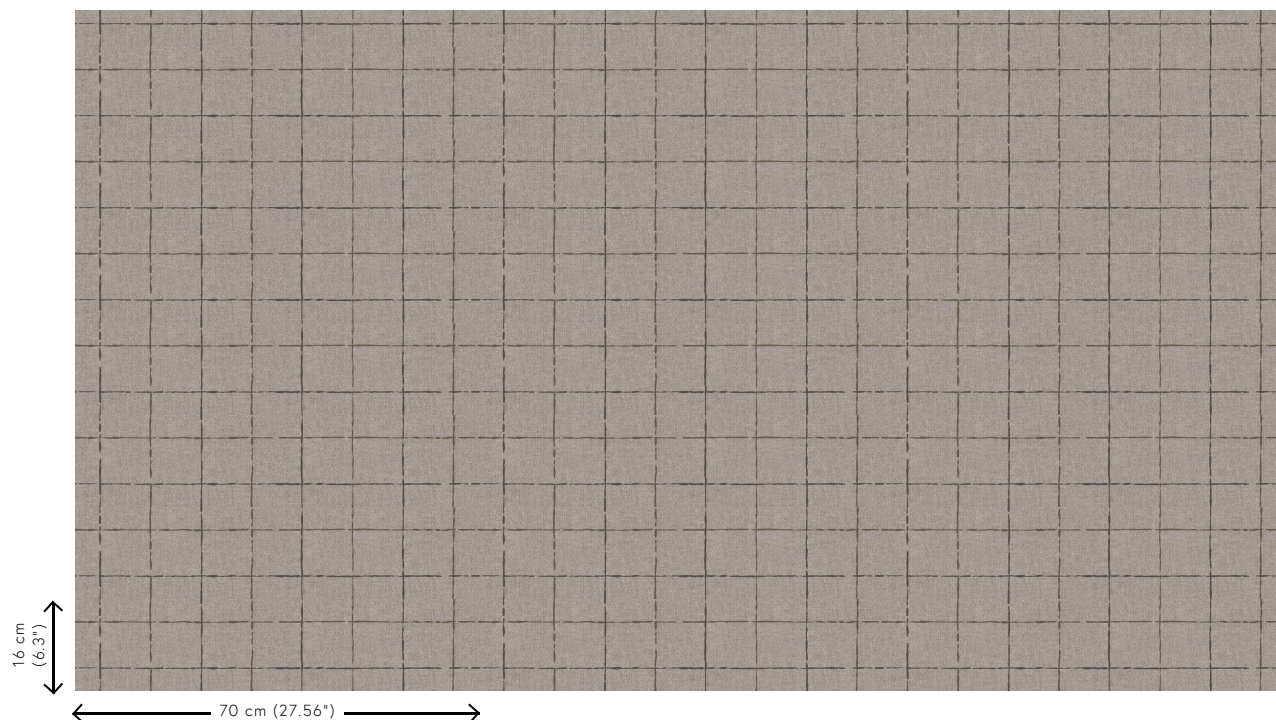

Technical specifications

Reference	12072 • Bristol
Product category	Refined
Composition	Non-woven wallcovering
Description	Distinctive wallpaper with an elegant linen structure as background
Dimensions	Rolls of 8.50 m x 0.70 m = 6 m ² (9.30 yds x 27.56" = 64 sq. ft.)
Pattern repeat	Straight match 16 cm (6.30")
Adhesive	Arte Clearpro or a good quality dispersion adhesive
How to paste	Paste the wall
Light resistance	Good lightfastness
How to remove	Strippable
Fire retardant EU	B-s1, d0
Fire retardant US	Class A
Maintenance	Washable
IMO Certified	

0493/22

Colourways (4)

12070

12071

12072

12073

View

More info? [Click here](#)