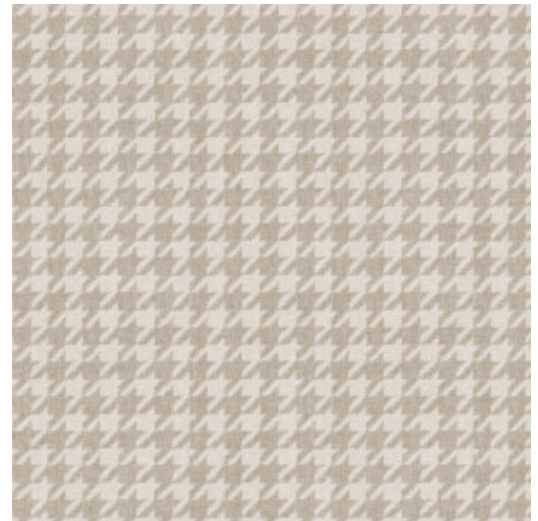

PIED-DE-POULE

Collection Flamant Caractère

Story behind the collection

A collection full of tasteful, traditional patterns. The stylish linen texture is also the basis of these patterns and the backgrounds are from one of the colours from the Les Unis collection. All the prints radiate the typical Flamant feel. This allows them to be easily combined with the other Flamant patterns and the plains.

Technical specifications

Reference	12080 • Fantôme
Product category	Refined
Composition	Non-woven wallcovering
Description	Distinctive wallpaper with an elegant linen structure as background
Dimensions	Rolls of 8.50 m x 0.70 m = 6 m² (9.30 yds x 27.56" = 64 sq. ft.)
Pattern repeat	Straight match 4.26 cm (1.68")
Adhesive	Arte Clearpro or a good quality dispersion adhesive
How to paste	Paste the wall
Light resistance	Good lightfastness
How to remove	Strippable
Fire retardant EU	B-s1, d0
Fire retardant US	Class A
Maintenance	Washable
IMO Certified	

0493/22