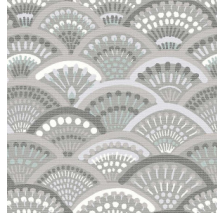

Colourways (3)

13510

13511

13512

View

More info? [Click here](#)

Order samples, calculate quantities, view instructional videos, download technical information and more:
www.arte-international.com

ARTE®

wallcoverings for the ultimate in refinement