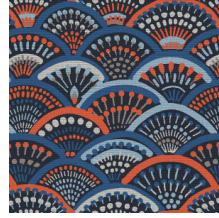

Technical specifications

Reference	<u>13510</u>
Product category	Refined
Composition	Vinyl wallpaper on paper backing
Description	A geometrical pattern in a creative colour combination
Dimensions	XL-ROLL: Rolls of 10.05 m x 1.00 m = 10 m ² (11 yds x 39.37" = 108 sq. ft.)
Pattern repeat	Straight match 53 cm (20.87")
Remark	Matching plains can be found in collection Avalon
Adhesive	Arte Clearpro or a good quality dispersion adhesive
How to paste	Method 1: paste the wall and moisten the wallcovering. Method 2: paste the wallcovering.
Light resistance	Good lightfastness
How to remove	Peelable
Fire retardant EU	B-s2, d0
Fire retardant US	Class A
Maintenance	Extra-washable

Colourways (3)

13510

13511

13512

View

More info? [Click here](#)

Order samples, calculate quantities, view instructional videos, download technical information and more:
www.arte-international.com

ARTE®