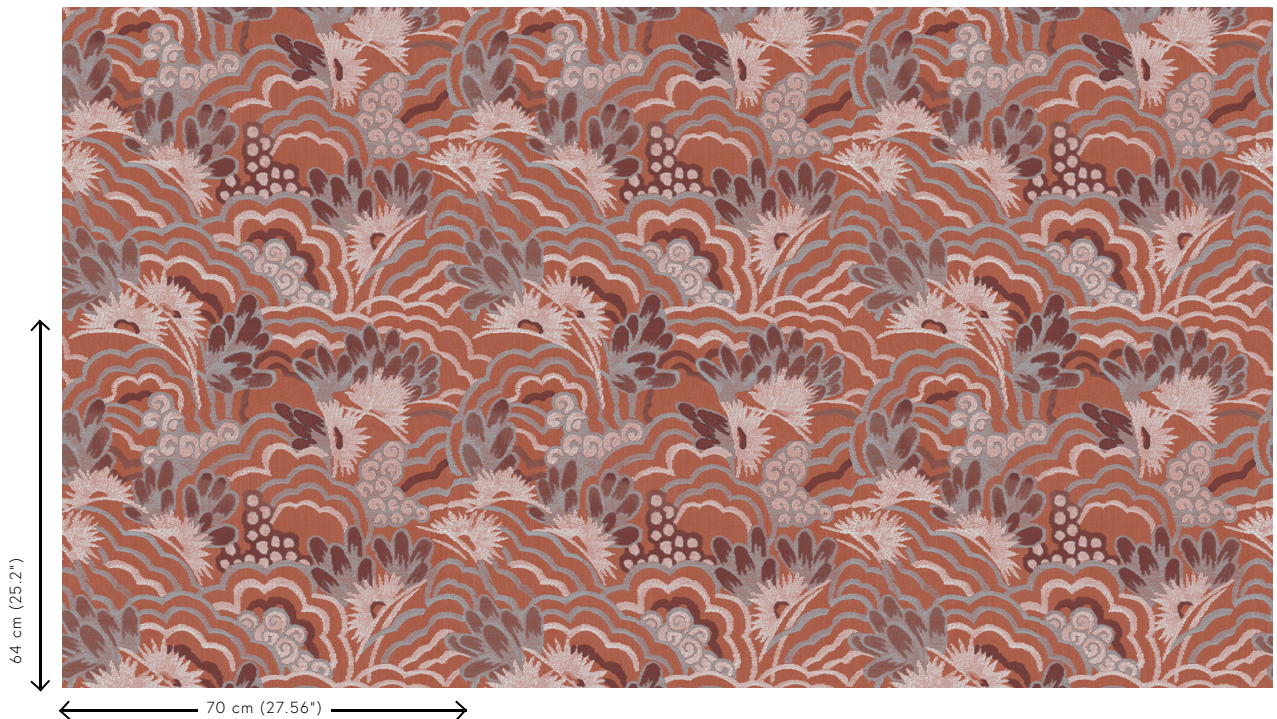

Technical specifications

Reference	<u>13542</u>
Product category	Refined
Composition	Vinyl wallpaper on non-woven backing
Description	Flower print with a vintage look
Dimensions	Rolls of 10.05 m x 0.70 m = 7 m ² (11 yds x 27.56" = 75 sq. ft.)
Pattern repeat	Straight match 64 cm (25.20")
Remark	Matching plains can be found in collection Figura
Adhesive	Arte Clearpro or a good quality dispersion adhesive
How to paste	Paste the wall
Light resistance	Good lightfastness
How to remove	Strippable
Fire retardant EU	B-s2, d0
Fire retardant US	Class A
Maintenance	Extra-washable

Colourways (3)

13540

13541

13542

View

More info? [Click here](#)

Order samples, calculate quantities, view instructional videos, download technical information and more:
www.arte-international.com

ARTE®