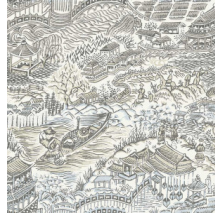

Colourways (3)

13560

13561

13562

View

More info? [Click here](#)

Order samples, calculate quantities, view instructional videos, download technical information and more:
www.arte-international.com

ARTE®

wallcoverings for the ultimate in refinement