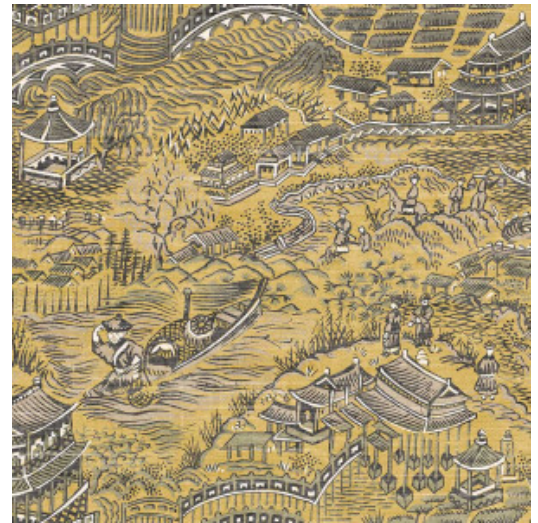

SCENERY

Collection Curiosa

Story behind the collection

Exoticism has an enchanting affect. Wild animals, tropical flowers and indigenous cultures have intrigued us for centuries. We want to know everything about them and ideally get to see them in real life. For this collection we have been inspired by exotic trinkets, animals and natural features, so you can continue your discovery adventure in your own home.

Technical specifications

Reference	<u>13560</u>
Product category	Refined
Composition	Vinyl wallpaper on paper backing
Description	An extremely detailed all-encompassing Japanese image that you can spend hours looking at
Dimensions	XL-ROLL: Rolls of 10.05 m x 1.00 m = 10 m ² (11 yds x 39.37" = 108 sq. ft.)
Pattern repeat	Straight match 90 cm (35.43")
Remark	Matching plains can be found in collection Signature
Adhesive	Arte Clearpro or a good quality dispersion adhesive
How to paste	Method 1: paste the wall and moisten the wallcovering. Method 2: paste the wallcovering.
Light resistance	Good lightfastness
How to remove	Peelable
Fire retardant EU	B-s2, d0
Fire retardant US	Class A
Maintenance	Extra-washable