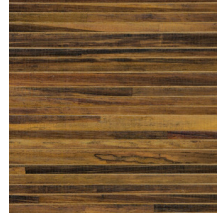

## Technical specifications

|                   |   |
|-------------------|---|
| Reference         | <u>14028</u>  |
| Product category  | Couture   |
| Composition       | Natural wallcovering on non-woven backing   |
| Description       | Handmade wallcovering from banana tree bark   |
| Dimensions        | Width 91 cm (35.83"), sold by the linear metre/yard   |
| Pattern repeat    | Free match 0 cm (0.00")   |
| Remark            | It is specific to this product that you can clearly see the seams; it is an intended effect that emphasizes the authentic charm |
| Adhesive          | Arte Clearpro or a good quality dispersion adhesive   |
| How to paste      | Moisten the product, paste the wall   |
| Light resistance  | Moderate lightfastness  |
| How to remove     | Strippable  |
| Fire retardant EU | B-s1, d0  |
| Fire retardant US | Class A   |
| Maintenance       | Washable  |

## Colourways (12)

14020

14021

14022

14023

14024

14025

14026