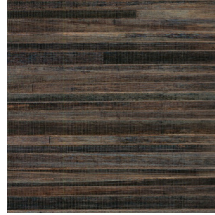

## Technical specifications

|                   |   |
|-------------------|---|
| Reference         | <u>14028</u>  |
| Product category  | Couture   |
| Composition       | Natural wallcovering on non-woven backing   |
| Description       | Handmade wallcovering from banana tree bark   |
| Dimensions        | Width 91 cm (35.83"), sold by the linear metre/yard   |
| Pattern repeat    | Free match 0 cm (0.00")   |
| Remark            | It is specific to this product that you can clearly see the seams; it is an intended effect that emphasizes the authentic charm |
| Adhesive          | Arte Clearpro or a good quality dispersion adhesive   |
| How to paste      | Moisten the product, paste the wall   |
| Light resistance  | Moderate lightfastness  |
| How to remove     | Strippable  |
| Fire retardant EU | B-s1, d0  |
| Fire retardant US | Class A   |
| Maintenance       | Washable  |

## Colourways (12)

14020

14021

14022

14023

14024

14025

14026