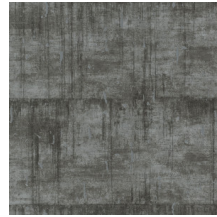

Block 2

Collection Amur

Story behind the collection

Let yourself be carried away by the Amur and discover a collection inspired by this majestic river. Its basin in northeastern Asia is known for its vast cork forests, which served as inspiration for this wallpaper. The various wood and cork patterns bring warmth and character to your interior.

Technical specifications

Reference	<u>15112</u>
Dimensions	Rolls of 10.05 m x 0.70 m (11 yds x 27.56")
Pattern repeat	Drop match 64/32 cm (25.20" / 12.60")
Adhesive	Arte Clearpro or a good quality dispersion adhesive
How to paste	Paste the wall
Light resistance	Good lightfastness
How to remove	Strippable
Maintenance	Washable

Colourways (7)

15112

15113

15114

15115

15116

15117

15118