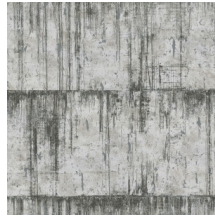

Block 2

Collection Amur

Story behind the collection

Let yourself be carried away by the Amur and discover a collection inspired by this majestic river. Its basin in northeastern Asia is known for its vast cork forests, which served as inspiration for this wallpaper. The various wood and cork patterns bring warmth and character to your interior.

Technical specifications

Reference	<u>15112</u>
Dimensions	Rolls of 10.05 m x 0.70 m (11 yds x 27.56")
Pattern repeat	Drop match 64/32 cm (25.20" / 12.60")
Adhesive	Arte Clearpro or a good quality dispersion adhesive
How to paste	Paste the wall
Light resistance	Good lightfastness
How to remove	Strippable
Maintenance	Washable

Colourways (7)

15112

15113

15114

15115

15116

15117

15118