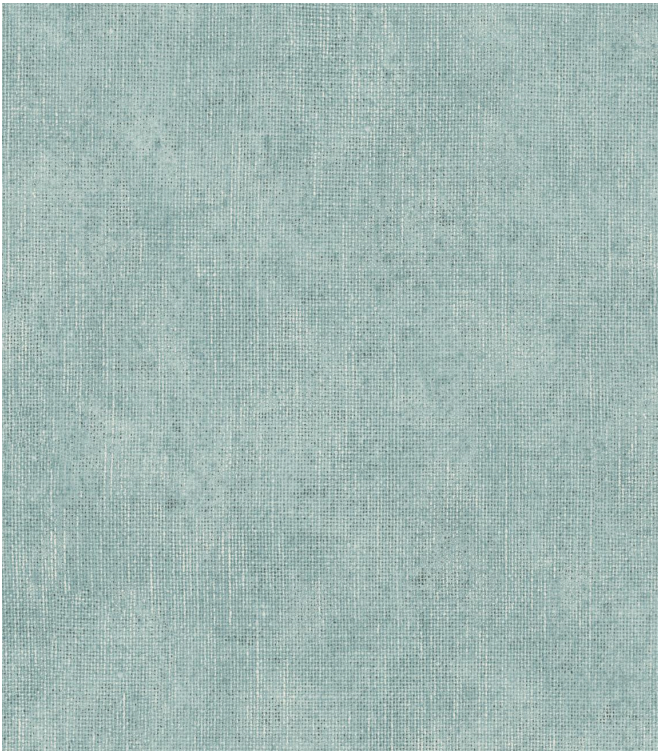

Ramie

Collection Leopard Walk

Story behind the collection

In this collection, you'll find a lavish medley of animal prints and botanical patterns, each more exotic than the last. From lush flowers and majestic peacock feathers to elegant leopards, with Leopard Walk, every wall becomes something special.

Technical specifications

Reference	<u>15303</u>
Composition	Vinyl wallpaper on non-woven backing
Dimensions	Rolls of 10.05 m x 0.53 m (11 yds x 20.87")
Pattern repeat	Free match 0 cm (0.00")
Adhesive	Arte Clearpro or a good quality dispersion adhesive
How to paste	Paste the wall
Light resistance	Good lightfastness
How to remove	Strippable
Maintenance	Washable