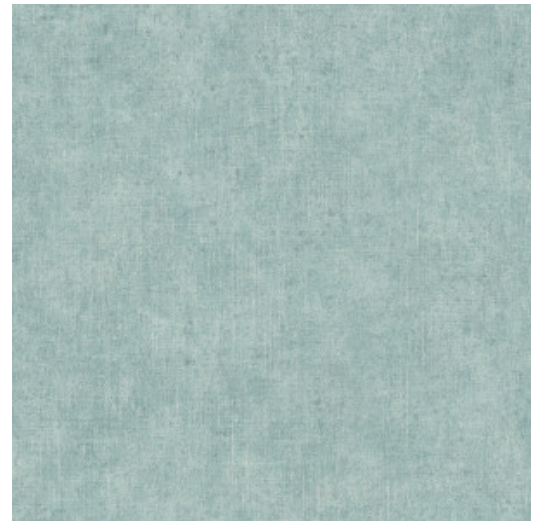

## Technical specifications

Reference	<u>15303</u>
Composition	Vinyl wallpaper on non-woven backing
Dimensions	Rolls of 10.05 m x 0.53 m (11 yds x 20.87")
Pattern repeat	Free match 0 cm (0.00")
Adhesive	Arte Clearpro or a good quality dispersion adhesive
How to paste	Paste the wall
Light resistance	Good lightfastness
How to remove	Strippable
Maintenance	Washable