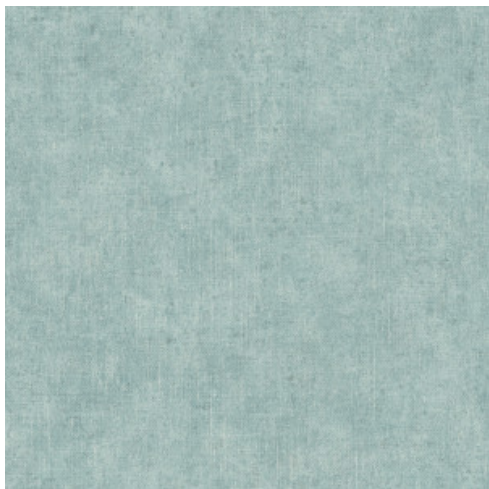

Colourways (4)

15303