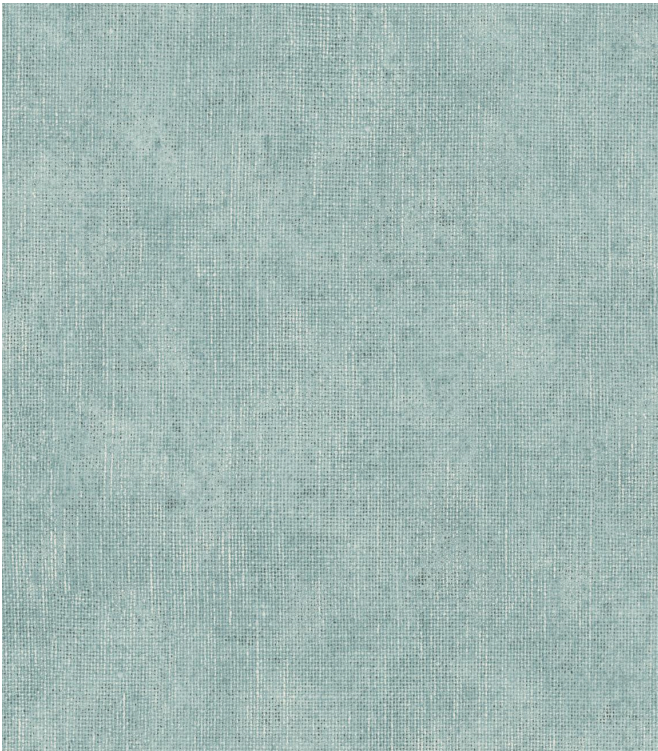

## Story behind the collection

In this collection, you'll find a lavish medley of animal prints and botanical patterns, each more exotic than the last. From lush flowers and majestic peacock feathers to elegant leopards, with Leopard Walk, every wall becomes something special.

## Technical specifications

Reference	<u>15303</u>
Composition	Vinyl wallpaper on non-woven backing
Dimensions	Rolls of 10.05 m x 0.53 m (11 yds x 20.87")
Pattern repeat	Free match 0 cm (0.00")
Adhesive	Arte Clearpro or a good quality dispersion adhesive
How to paste	Paste the wall
Light resistance	Good lightfastness
How to remove	Strippable
Maintenance	Washable