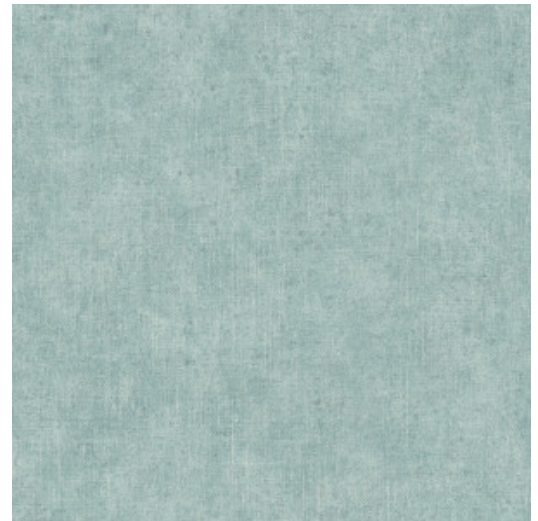

Ramie

Collection Leopard Walk

Story behind the collection

In this collection, you'll find a lavish medley of animal prints and botanical patterns, each more exotic than the last. From lush flowers and majestic peacock feathers to elegant leopards, with Leopard Walk, every wall becomes something special.

Technical specifications

Reference	<u>15303</u>
Composition	Vinyl wallpaper on non-woven backing
Dimensions	Rolls of 10.05 m x 0.53 m (11 yds x 20.87")
Pattern repeat	Free match 0 cm (0.00")
Adhesive	Arte Clearpro or a good quality dispersion adhesive
How to paste	Paste the wall
Light resistance	Good lightfastness
How to remove	Strippable
Maintenance	Washable