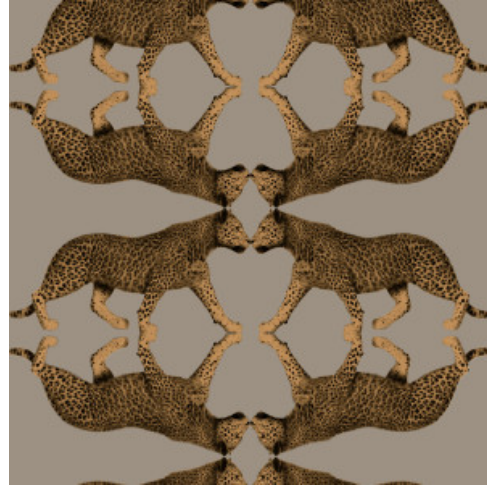

Colourways (3)

15330

More info? [Click here](#)

Order samples, calculate quantities, view instructional videos, download technical information and more:
www.arte-international.com