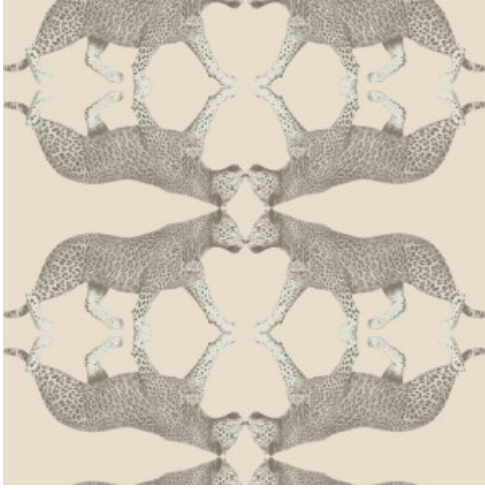

Colourways (3)

15329