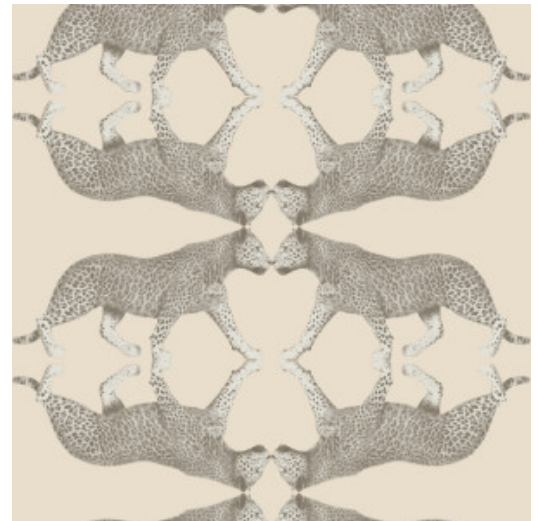

Sabor

Collection Leopard Walk

Story behind the collection

In this collection, you'll find a lavish medley of animal prints and botanical patterns, each more exotic than the last. From lush flowers and majestic peacock feathers to elegant leopards, with Leopard Walk, every wall becomes something special.

Technical specifications

Reference	<u>15329</u>
Composition	Vinyl wallpaper on non-woven backing
Dimensions	Rolls of 10.05 m x 0.53 m (11 yds x 20.87")
Pattern repeat	Straight match 26.5 cm (10.43")
Adhesive	Arte Clearpro or a good quality dispersion adhesive
How to paste	Paste the wall
Light resistance	Good lightfastness
How to remove	Strippable
Maintenance	Washable