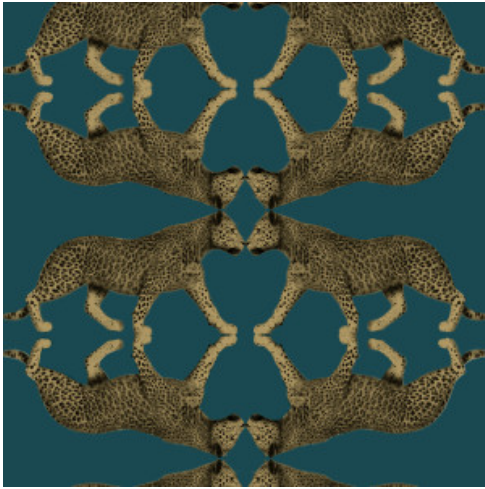

15331

More info? [Click here](#)

Order samples, calculate quantities, view instructional videos, download technical information and more:
www.arte-international.com