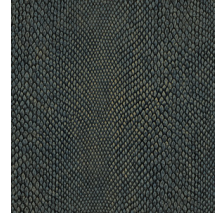

Technical specifications

Reference	<u>15332</u>
Composition	Vinyl wallpaper on non-woven backing
Dimensions	Rolls of 10.05 m x 0.53 m (11 yds x 20.87")
Pattern repeat	Drop match 53/26.5 cm (20.87"/10.43")
Adhesive	Arte Clearpro or a good quality dispersion adhesive
How to paste	Paste the wall
Light resistance	Good lightfastness
How to remove	Strippable
Maintenance	Washable

Colourways (5)

15332

15333

15334

15335

15336

More info? [Click here](#)

Order samples, calculate quantities, view instructional videos, download technical information and more:
www.arte-international.com