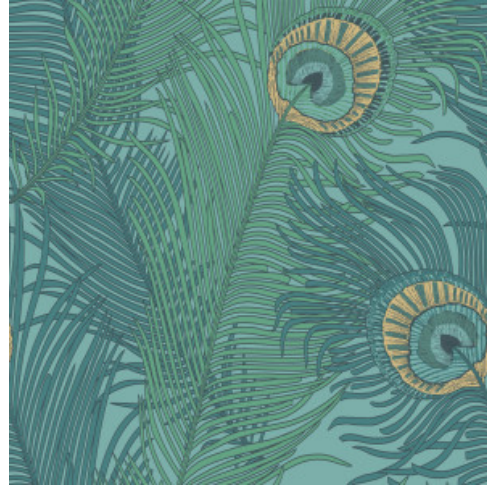

Colourways (3)

15341

15342

15343

More info? [Click here](#)

Order samples, calculate quantities, view instructional videos, download technical information and more:
www.arte-international.com