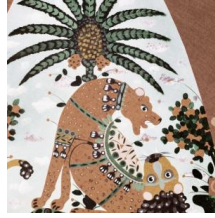

Colourways (2)

15750

15751

View

More info? [Click here](#)

Order samples, calculate quantities, view instructional videos, download technical information and more:
www.arte-international.com

ARTE®

wallcoverings for the ultimate in refinement