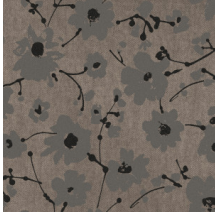

METAL VELVET FLOWER AND LIN

Collection Flamant Suite III - Velvet

Story behind the collection

A collection inspired by the timeless look of linen, a material that has been used to decorate interiors for decades. This wallpaper is as warm and tactile as linen, with the same natural appearance. And, just like linen, it is exceptionally durable and breathable and thus allows the walls to breathe.

Technical specifications

Reference	<u>18000</u> • Fin de Siècle
Product category	Refined
Composition	Wallpaper on non-woven backing
Description	Non-woven wallpaper with a linen texture and refined velvet
Dimensions	Rolls of 8.50 m x 0.70 m = 6 m ² (9.30 yds x 27.56" = 64 sq. ft.)
Pattern repeat	Drop match 64/32 cm (25.20"/12.60")
Adhesive	Arte Clearpro or a good quality dispersion adhesive
How to paste	Paste the wall
Light resistance	Good lightfastness
How to remove	Strippable
Fire retardant EU	B-s1, d0
Fire retardant US	Class A
Maintenance	Spongeable during hanging (dab away damp glue)
IMO Certified	

Colourways (12)

18000

18001

18002

18003

18004

18005

18006