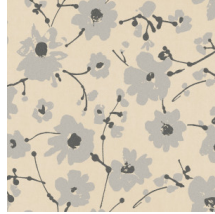

Technical specifications

Reference	<u>18000</u> • Fin de Siècle
Product category	Refined
Composition	Wallpaper on non-woven backing
Description	Non-woven wallpaper with a linen texture and refined velvet
Dimensions	Rolls of 8.50 m x 0.70 m = 6 m ² (9.30 yds x 27.56" = 64 sq. ft.)
Pattern repeat	Drop match 64/32 cm (25.20"/12.60")
Adhesive	Arte Clearpro or a good quality dispersion adhesive
How to paste	Paste the wall
Light resistance	Good lightfastness
How to remove	Strippable
Fire retardant EU	B-s1, d0
Fire retardant US	Class A
Maintenance	Spongeable during hanging (dab away damp glue)
IMO Certified	

Colourways (12)

18000

18001

18002

18003

18004

18005

18006