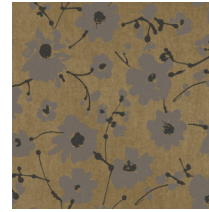

Colourways (12)

18 000

18 001

18 002

18 003

18 004

18 005

18 006

18 007

18 008

18 009

18 010

18 011

View

More info? [Click here](#)

Order samples, calculate quantities, view instructional videos, download technical information and more:
www.arte-international.com

ARTE®

wallcoverings for the ultimate in refinement