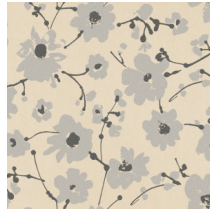

Technical specifications

Reference	18010 • Beach
Product category	Refined
Composition	Wallpaper on non-woven backing
Description	Non-woven wallpaper with a linen texture and refined velvet
Dimensions	Rolls of 8.50 m x 0.70 m = 6 m ² (9.30 yds x 27.56" = 64 sq. ft.)
Pattern repeat	Drop match 64/32 cm (25.20"/12.60")
Adhesive	Adhesive for non-woven wallcovering such as Arte Clearpro
How to paste	Paste the wall
Light resistance	Good lightfastness
How to remove	Strippable
Fire rating EU	B-s1, d0
Fire rating US	Class A
Maintenance	Spongeable during hanging (dab away damp glue)

IMO Certified

Colourways (12)

18 000

18 001

18 002

18 003

18 004

18 005