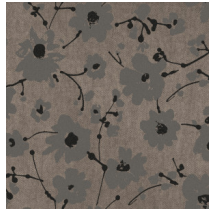

METAL VELVET FLOWER AND LIN

Collection Flamant Suite III - Velvet

Story behind the collection

A collection inspired by the timeless look of linen, a material that has been used to decorate interiors for decades. This wallpaper is as warm and tactile as linen, with the same natural appearance. And, just like linen, it is exceptionally durable and breathable and thus allows the walls to breathe.

Technical specifications

Reference	18010 • Beach
Product category	Refined
Composition	Wallpaper on non-woven backing
Description	Non-woven wallpaper with a linen texture and refined velvet
Dimensions	Rolls of 8.50 m x 0.70 m = 6 m ² (9.30 yds x 27.56" = 64 sq. ft.)
Pattern repeat	Drop match 64/32 cm (25.20"/12.60")
Adhesive	Adhesive for non-woven wallcovering such as Arte Clearpro
How to paste	Paste the wall
Light resistance	Good lightfastness
How to remove	Strippable
Fire rating EU	B-s1, d0
Fire rating US	Class A
Maintenance	Spongeable during hanging (dab away damp glue)

IMO Certified

Colourways (12)

18 000

18 001

18 002

18 003

18 004

18 005