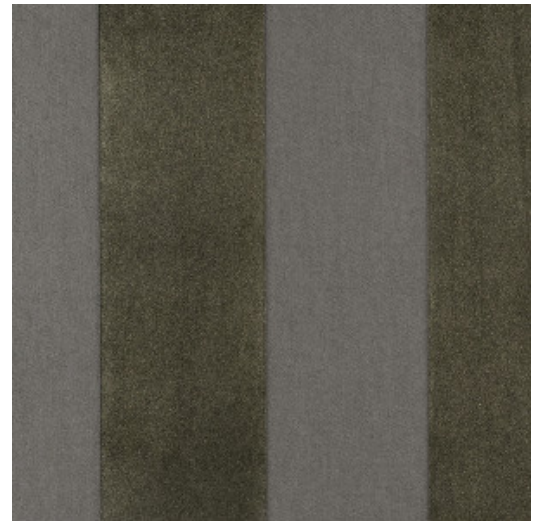

# STRIPE VELVET AND LIN

Collection Flamant Suite III - Velvet

## Story behind the collection

A collection inspired by the timeless look of linen, a material that has been used to decorate interiors for decades. This wallpaper is as warm and tactile as linen, with the same natural appearance. And, just like linen, it is exceptionally durable and breathable and thus allows the walls to breathe.

## Technical specifications

Reference	18100 • Fin de Siècle
Product category	Refined
Composition	Wallpaper on non-woven backing
Description	Non-woven wallpaper with a linen texture and refined velvet
Dimensions	Rolls of 8.50 m x 0.70 m = 6 m <sup>2</sup> (9.30 yds x 27.56" = 64 sq. ft.)
Pattern repeat	Free match 0 cm (0.00")
Adhesive	Arte Clearpro or a good quality dispersion adhesive
How to paste	Paste the wall
Light resistance	Good lightfastness
How to remove	Strippable
Fire retardant EU	B-s1, d0
Fire retardant US	Class A
Maintenance	Spongeable during hanging (dab away damp glue)
IMO Certified	 0493/22

## Colourways (12)

18100

18101

18102

18103

18104

18105

18106