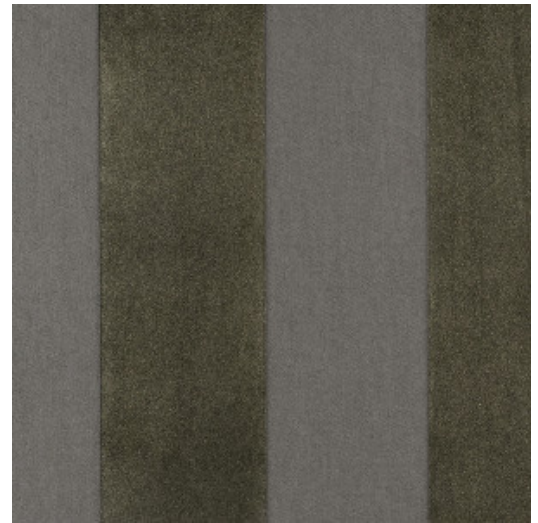

STRIPE VELVET AND LIN

Collection Flamant Suite III - Velvet

Story behind the collection

A collection inspired by the timeless look of linen, a material that has been used to decorate interiors for decades. This wallpaper is as warm and tactile as linen, with the same natural appearance. And, just like linen, it is exceptionally durable and breathable and thus allows the walls to breathe.

Technical specifications

Reference	<u>18100</u> • Fin de Siècle
Product category	Refined
Composition	Wallpaper on non-woven backing
Description	Non-woven wallpaper with a linen texture and refined velvet
Dimensions	Rolls of 8.50 m x 0.70 m = 6 m ² (9.30 yds x 27.56" = 64 sq. ft.)
Pattern repeat	Free match 0 cm (0.00")
Adhesive	Arte Clearpro or a good quality dispersion adhesive
How to paste	Paste the wall
Light resistance	Good lightfastness
How to remove	Strippable
Fire retardant EU	B-s1, d0
Fire retardant US	Class A
Maintenance	Spongeable during hanging (dab away damp glue)
IMO Certified	

Colourways (12)

18100

18101

18102

18103

18104

18105

18106