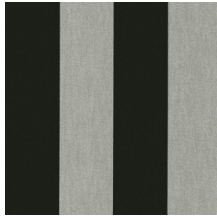

STRIPE VELVET AND LIN

Collection Flamant Suite III - Velvet

Story behind the collection

A collection inspired by the timeless look of linen, a material that has been used to decorate interiors for decades. This wallpaper is as warm and tactile as linen, with the same natural appearance. And, just like linen, it is exceptionally durable and breathable and thus allows the walls to breathe.

Technical specifications

Reference	<u>18102</u>
Product category	Refined
Composition	Wallpaper on non-woven backing
Description	Non-woven wallpaper with a linen texture and refined velvet
Dimensions	Rolls of 8.50 m x 0.70 m = 6 m ² (9.30 yds x 27.56" = 64 sq. ft.)
Pattern repeat	Free match 0 cm (0.00")
Adhesive	Arte Clearpro or a good quality dispersion adhesive
How to paste	Paste the wall
Light resistance	Good lightfastness
How to remove	Strippable
Fire retardant EU	B-s1, d0
Fire retardant US	Class A
Maintenance	Spongeable during hanging (dab away damp glue)
IMO Certified	

Colourways (12)

18100

18101

18102

18103

18104

18105

18106