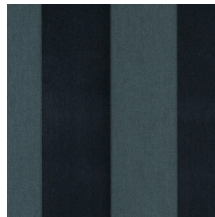

Colourways (12)

18100

18101

18102

18103

18104

18105

18106

18107

18108

18109

18110

18111

More info? [Click here](#)

Order samples, calculate quantities, view instructional videos, download technical information and more:
www.arte-international.com

ARTE®

wallcoverings for the ultimate in refinement