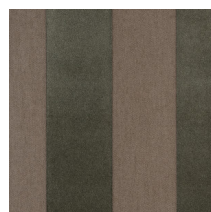

Colourways (12)

18 100

18 101

18 102

18 103

18 104

18 105

18 106

18 107

18 108

18 109

18 110

18 111

More info? [Click here](#)

Order samples, calculate quantities, view instructional videos, download technical information and more:
www.arte-international.com

ARTE®

wallcoverings for the ultimate in refinement