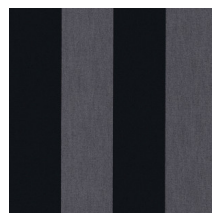

Technical specifications

Reference	18106 • Flax
Product category	Refined
Composition	Wallpaper on non-woven backing
Description	Non-woven wallpaper with a linen texture and refined velvet
Dimensions	Rolls of 8.50 m x 0.70 m = 6 m ² (9.30 yds x 27.56" = 64 sq. ft.)
Pattern repeat	Free match 0 cm (0.00")
Adhesive	Adhesive for non-woven wallcovering such as Arte Clearpro
How to paste	Paste the wall
Light resistance	Good lightfastness
How to remove	Strippable
Fire rating EU	B-s1, d0
Fire rating US	Class A
Maintenance	Spongeable during hanging (dab away damp glue)

IMO Certified

Colourways (12)

18 100

18 101

18 102

18 103

18 104

18 105