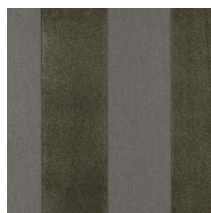

STRIPE VELVET AND LIN

Collection Flamant Suite III - Velvet

Story behind the collection

A collection inspired by the timeless look of linen, a material that has been used to decorate interiors for decades. This wallpaper is as warm and tactile as linen, with the same natural appearance. And, just like linen, it is exceptionally durable and breathable and thus allows the walls to breathe.

Technical specifications

Reference	18106 • Flax
Product category	Refined
Composition	Wallpaper on non-woven backing
Description	Non-woven wallpaper with a linen texture and refined velvet
Dimensions	Rolls of 8.50 m x 0.70 m = 6 m ² (9.30 yds x 27.56" = 64 sq. ft.)
Pattern repeat	Free match 0 cm (0.00")
Adhesive	Adhesive for non-woven wallcovering such as Arte Clearpro
How to paste	Paste the wall
Light resistance	Good lightfastness
How to remove	Strippable
Fire rating EU	B-s1, d0
Fire rating US	Class A
Maintenance	Spongeable during hanging (dab away damp glue)

IMO Certified

Colourways (12)

18 100

18 101

18 102

18 103

18 104

18 105