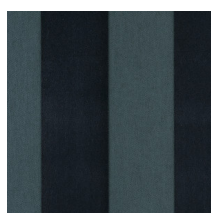

Colourways (12)

18 100

18 101

18 102

18 103

18 104

18 105

18 106

18 107

18 108

18 109

18 110

18 111

More info? [Click here](#)

Order samples, calculate quantities, view instructional videos, download technical information and more:
www.arte-international.com

ARTE®

wallcoverings for the ultimate in refinement