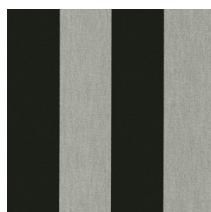

Technical specifications

Reference	18106 • Flax
Product category	Refined
Composition	Wallpaper on non-woven backing
Description	Non-woven wallpaper with a linen texture and refined velvet
Dimensions	Rolls of 8.50 m x 0.70 m = 6 m ² (9.30 yds x 27.56" = 64 sq. ft.)
Pattern repeat	Free match 0 cm (0.00")
Adhesive	Adhesive for non-woven wallcovering such as Arte Clearpro
How to paste	Paste the wall
Light resistance	Good lightfastness
How to remove	Strippable
Fire rating EU	B-s1, d0
Fire rating US	Class A
Maintenance	Spongeable during hanging (dab away damp glue)

IMO Certified

Colourways (12)

18 100

18 101

18 102

18 103

18 104

18 105