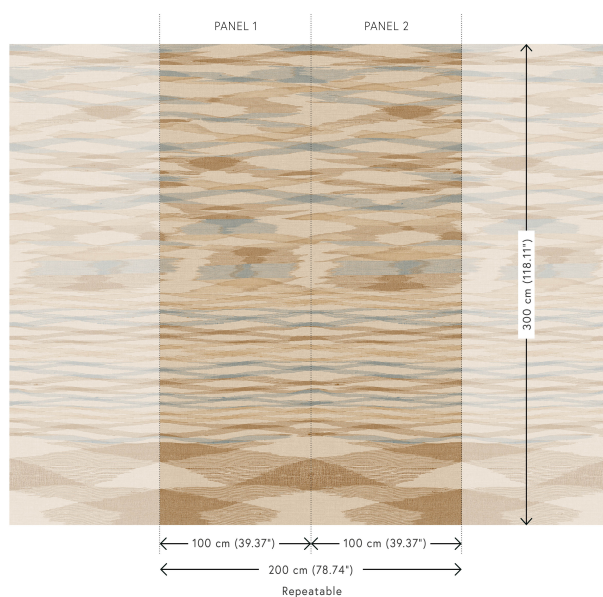

Colourways (4)

18330

18331

18332

18333

View

More info? [Click here](#)

Order samples, calculate quantities, view instructional videos, download technical information and more:
www.arte-international.com

ARTE®

wallcoverings for the ultimate in refinement