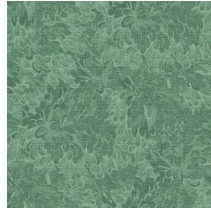

Technical specifications

Reference	<u>18656</u>
Composition	Wallpaper on non-woven backing
Dimensions	Rolls of 10 m x 0.53 m (11 yds x 20.87")
Pattern repeat	Straight match 53 cm (20.87")
Adhesive	Arte Clearpro or a good quality dispersion adhesive
How to paste	Paste the wall
Light resistance	Good lightfastness
How to remove	Strippable
Maintenance	Extra-washable

Colourways (4)

18655

18656

18657

18658

View

More info? [Click here](#)

Order samples, calculate quantities, view instructional videos, download technical information and more:
www.arte-international.com