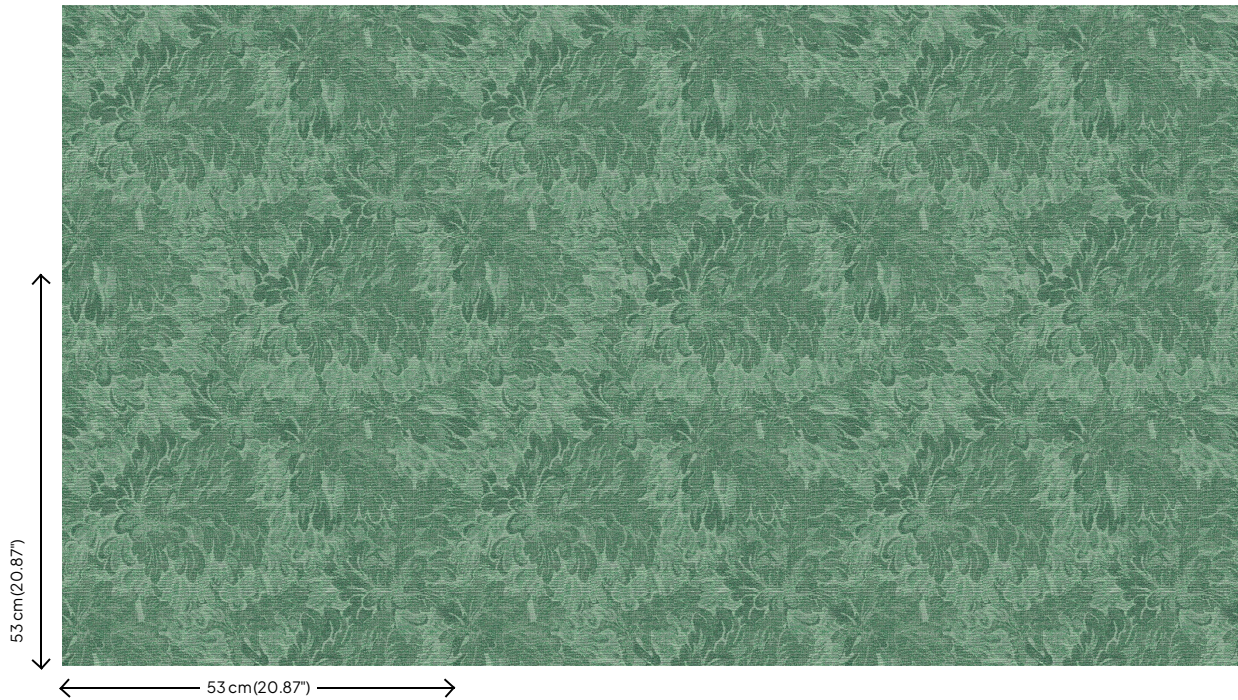

Technical specifications

Reference	<u>18656</u>
Composition	Wallpaper on non-woven backing
Dimensions	Rolls of 10 m x 0.53 m (11 yds x 20.87")
Pattern repeat	Straight match 53 cm (20.87")
Adhesive	Arte Clearpro or a good quality dispersion adhesive
How to paste	Paste the wall
Light resistance	Good lightfastness
How to remove	Strippable
Maintenance	Extra-washable

Colourways (4)

18655

18656

18657

18658

View

More info? [Click here](#)

Order samples, calculate quantities, view instructional videos, download technical information and more:
www.arte-international.com