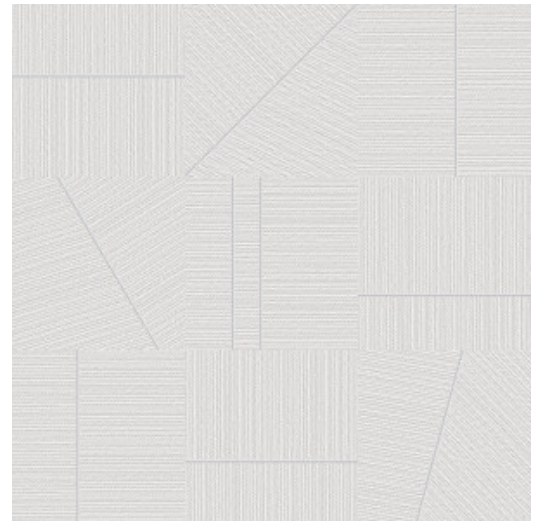

Penelope

Collection Tropical Weave

Story behind the collection

A trip to the tropics might not be on the cards right away, but why not bring the tropics to you? This collection features no less than three prints with lush, swaying foliage. They contrast beautifully with the graphic prints and the sleek stripe pattern.

Technical specifications

Reference	<u>18842</u>
Composition	Wallpaper on non-woven backing
Dimensions	Rolls of 10.05 m x 0.53 m (11 yds x 20.86")
Pattern repeat	Straight match 53 cm (20.87")
Adhesive	Arte Clearpro or a good quality dispersion adhesive
How to paste	Paste the wall
Light resistance	Good lightfastness
How to remove	Strippable
Maintenance	Extra-washable

Colourways (5)

18842

18843

18844

18845

18846

View

More info? [Click here](#)