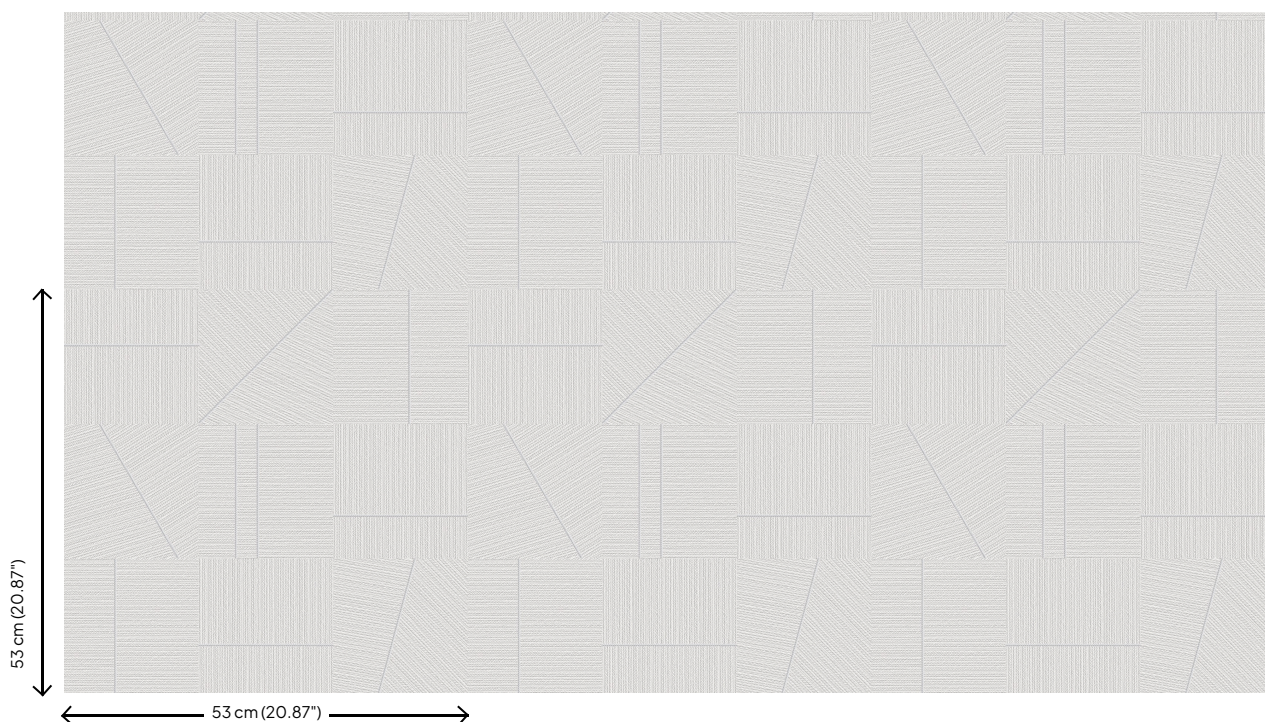

Technical specifications

Reference	<u>18842</u>
Composition	Wallpaper on non-woven backing
Dimensions	Rolls of 10.05 m x 0.53 m (11 yds x 20.86")
Pattern repeat	Straight match 53 cm (20.87")
Adhesive	Arte Clearpro or a good quality dispersion adhesive
How to paste	Paste the wall
Light resistance	Good lightfastness
How to remove	Strippable
Maintenance	Extra-washable

Colourways (5)

18842

18843

18844

18845

18846

View

More info? [Click here](#)