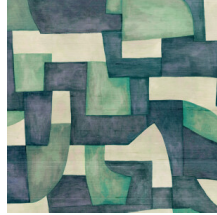

ECOLINE

Collection Essentials Totem

Story behind the collection

Tall. Taller. Tallest. Geometric shapes that have randomly been arranged, to create ever taller stacks. In many ways, these eye-catching designs resemble modern, abstract sculptures. They are reminiscent even of ethnic art from around the world, striking a pleasantly balanced note in any interior, thanks to the natural look of textile, woven grass and raffia.

Technical specifications

Reference	<u>18902</u> • Sandstone
Product category	Exquisite
Composition	Textile wallcovering on non-woven backing
Description	An arbitrary arrangement of abstract shapes, painted with Ecoline for a unique watercolour effect
Dimensions	Width 130 cm (51.18"), sold by the linear metre/yard
Pattern repeat	Drop match 160/80 cm (62.99"/31.50")
Adhesive	Arte Clearpro or a good quality dispersion adhesive
How to paste	Paste the wall
Light resistance	Good lightfastness
How to remove	Strippable
Fire retardant EU	B-s1, d0
Fire retardant US	Class A
Maintenance	Spongeable during hanging (dab away damp glue)

Colourways (3)

18900

18901

18902

View

More info? [Click here](#)

Order samples, calculate quantities, view instructional videos, download technical information and more:
www.arte-international.com

ARTE®